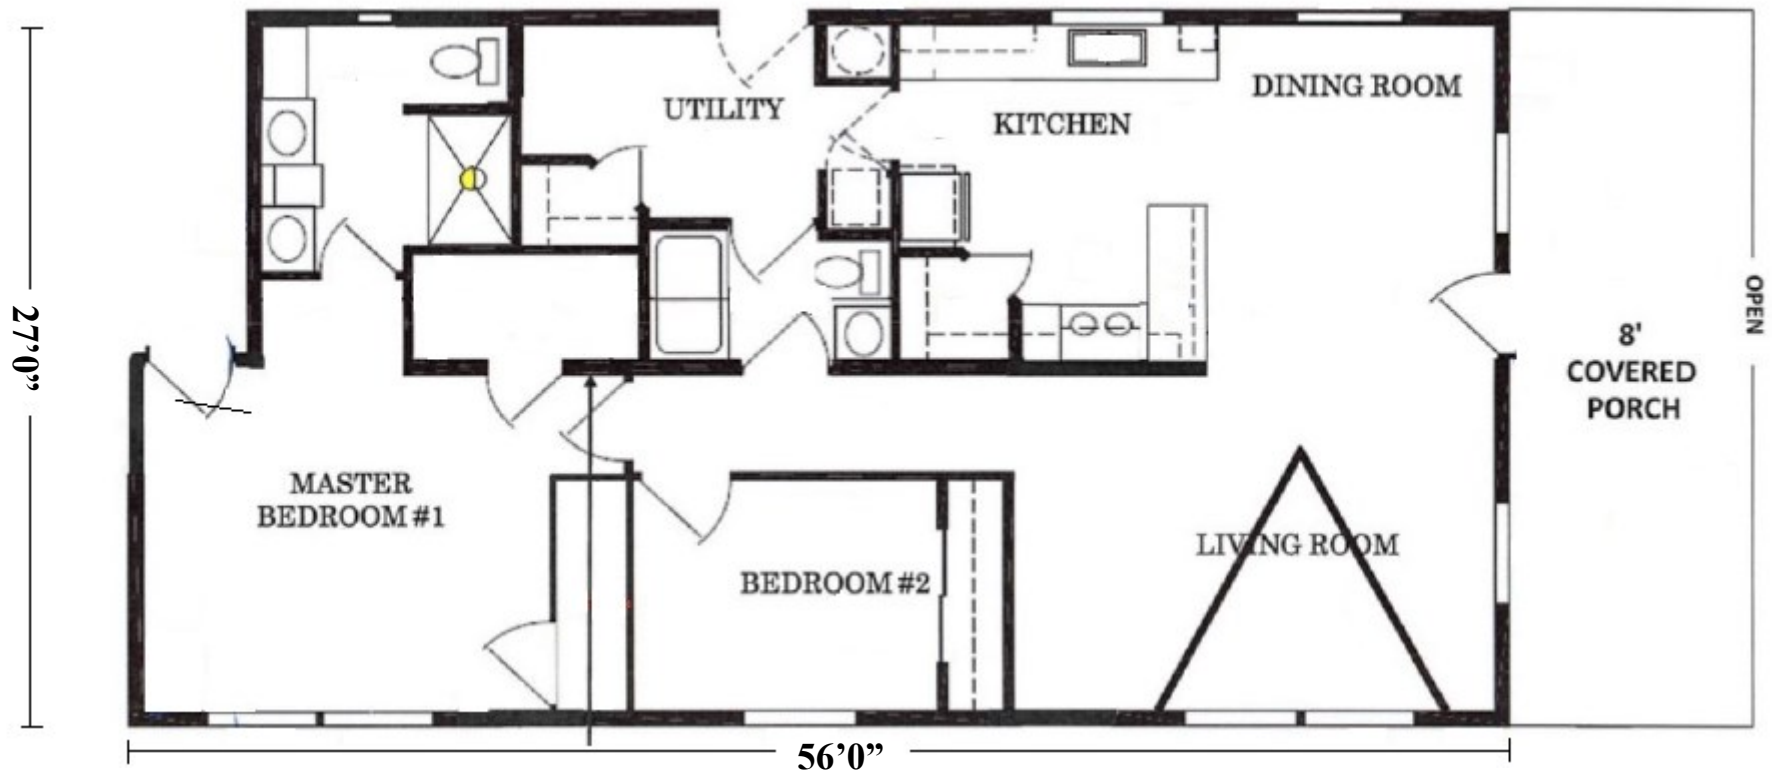

COACH CORRAL

THE HOME PEOPLE SINCE 1972

The Secret Garden

3 Bedroom · 2 Bath · 1,242 Square Feet

MODEL 1226CTB

Coach Corral, Inc.

3906 Cedardale Road - Mount Vernon, WA 98274

360.424.8448 - office@coachcorral.com