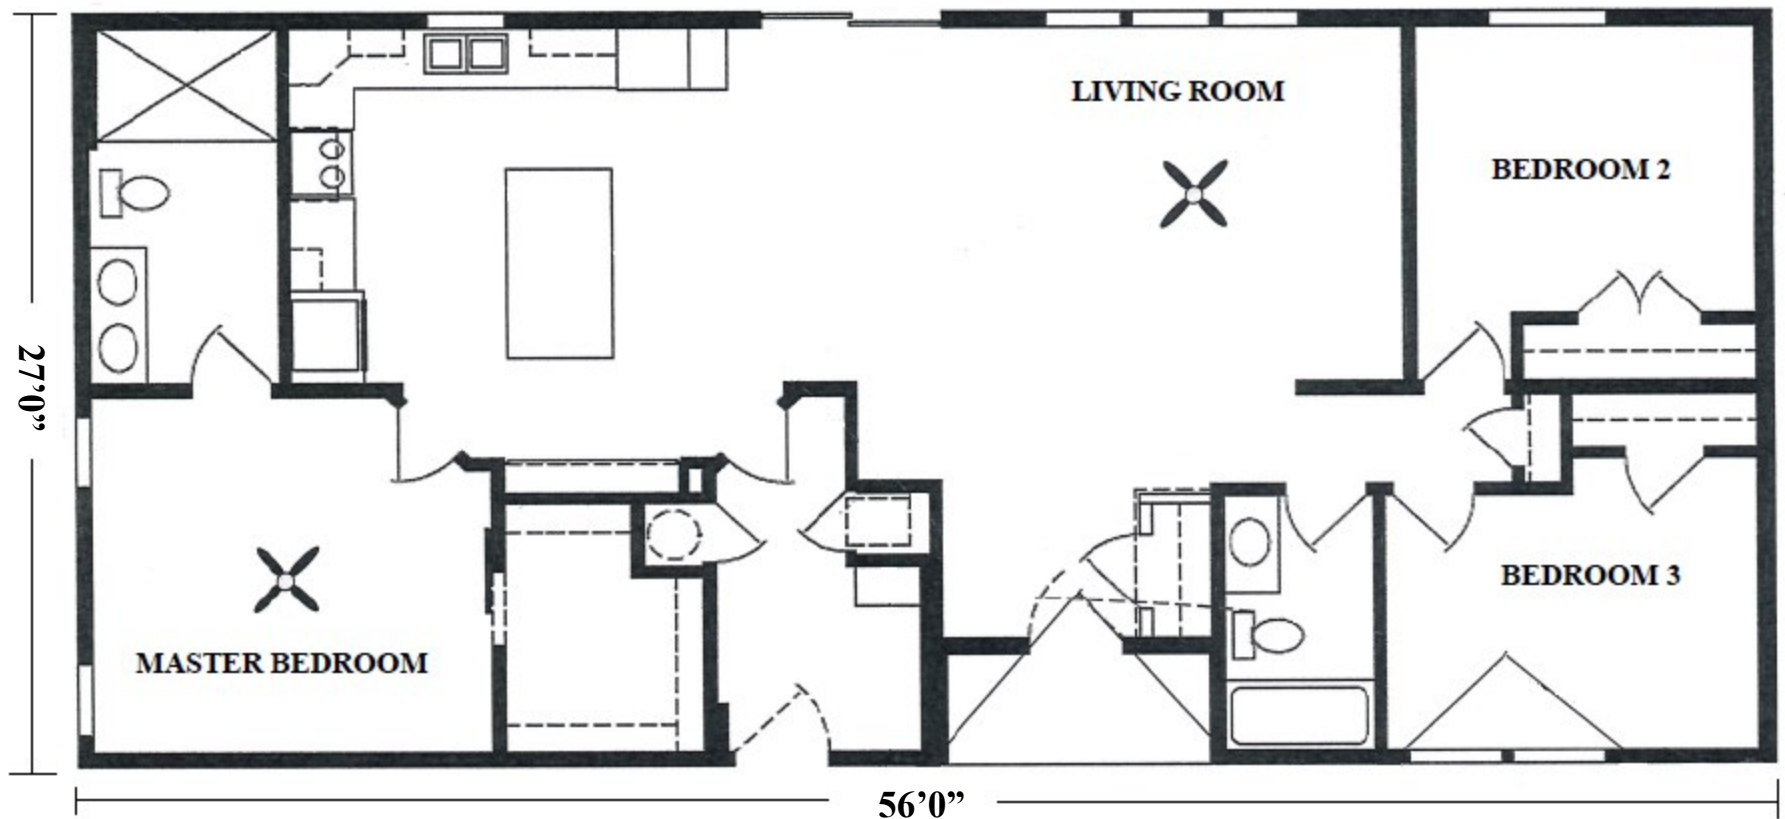

COACH CORRAL

THE HOME PEOPLE SINCE 1972

The Farmhouse

3 Bedroom · 2 Bath · 1,512 Square Feet

MODEL Genesis/Sequoia

Coach Corral, Inc.

3906 Cedardale Road - Mount Vernon, WA 98274

360.424.8448 - office@coachcorral.com