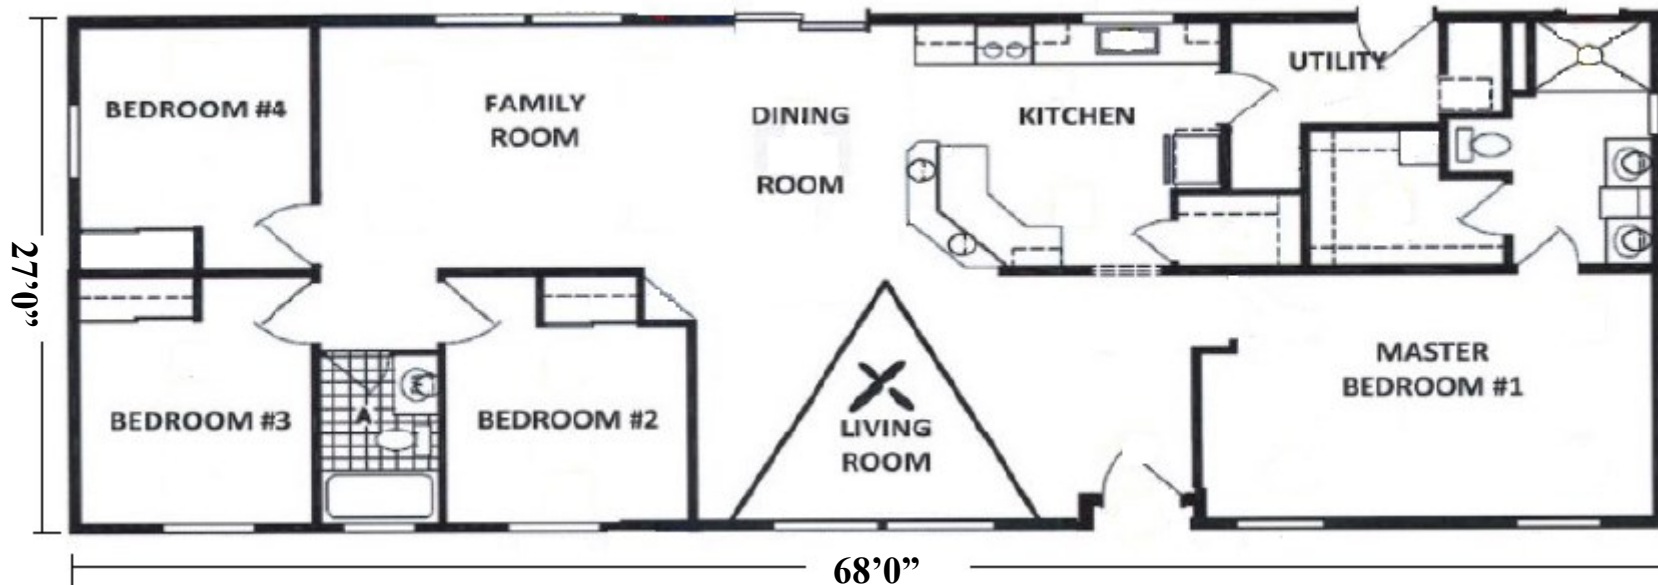

Marrakesh

4 Bedroom · 2 Bath · 1,836 Square Feet

MODEL1281CT

COACH CORRAL

THE HOME PEOPLE SINCE 1972

Coach Corral, Inc.

3906 Cedardale Road - Mount Vernon, WA 98274

360.424.8448 - office@coachcorral.com