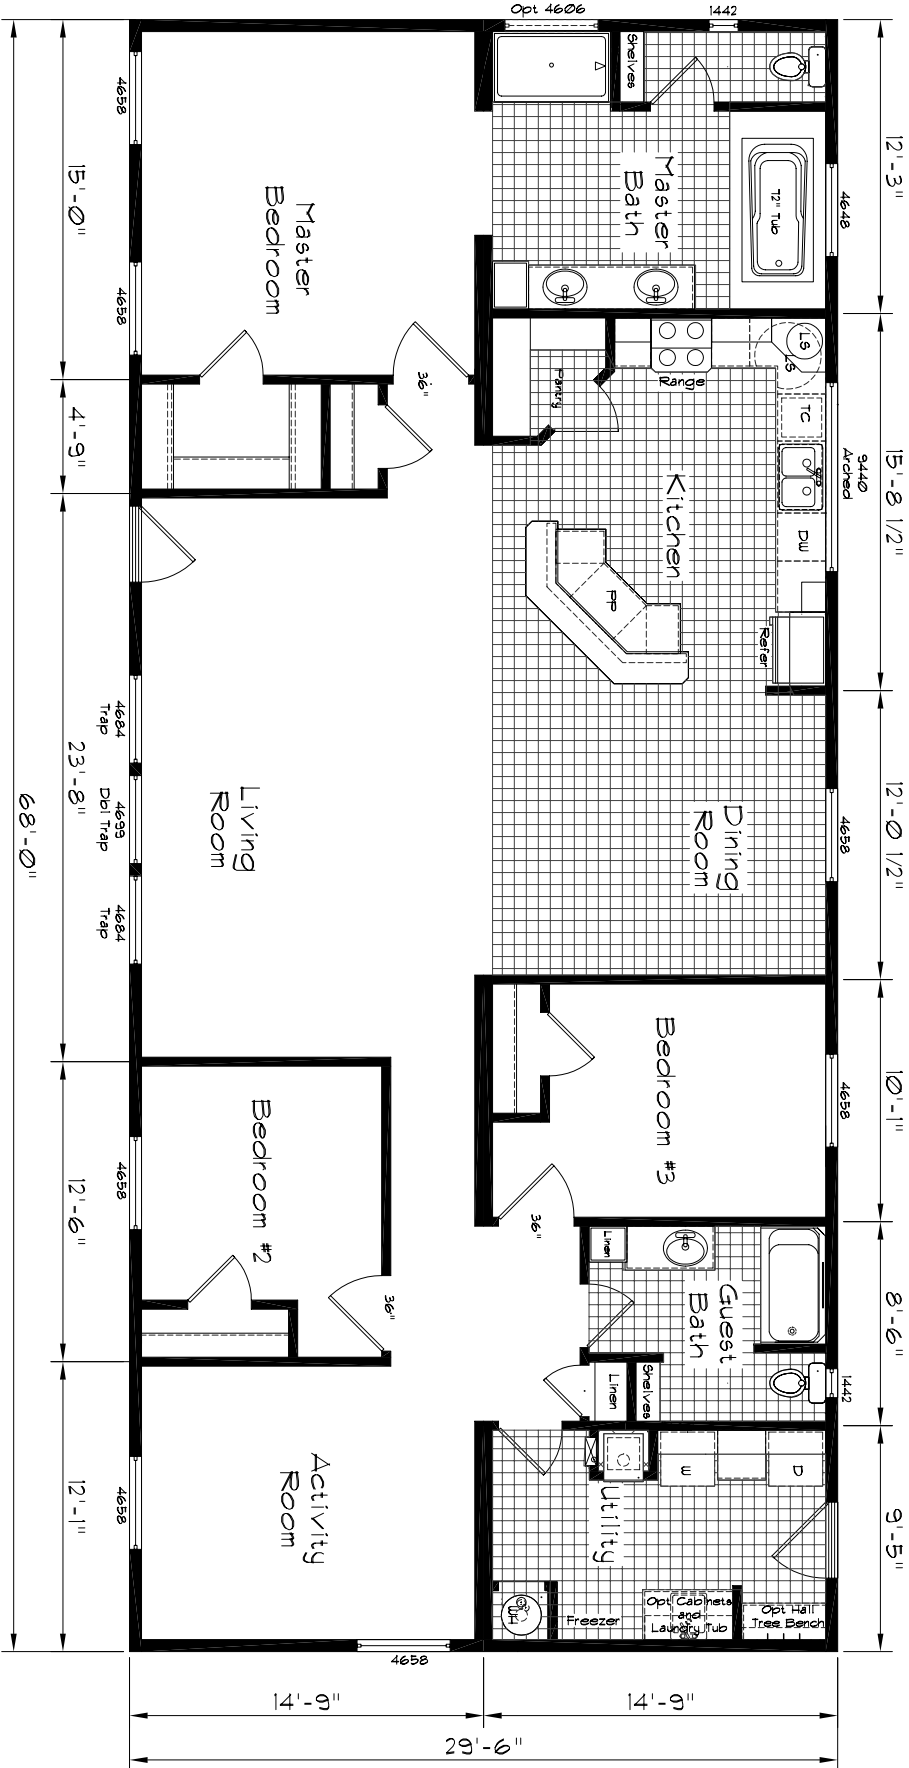

Pinehurst

Opt. Recessed Entry

Model: 2506

3 Bedroom, 2 Bath

2006 Square Feet

Floor Size
68'-0" x 29'-6"