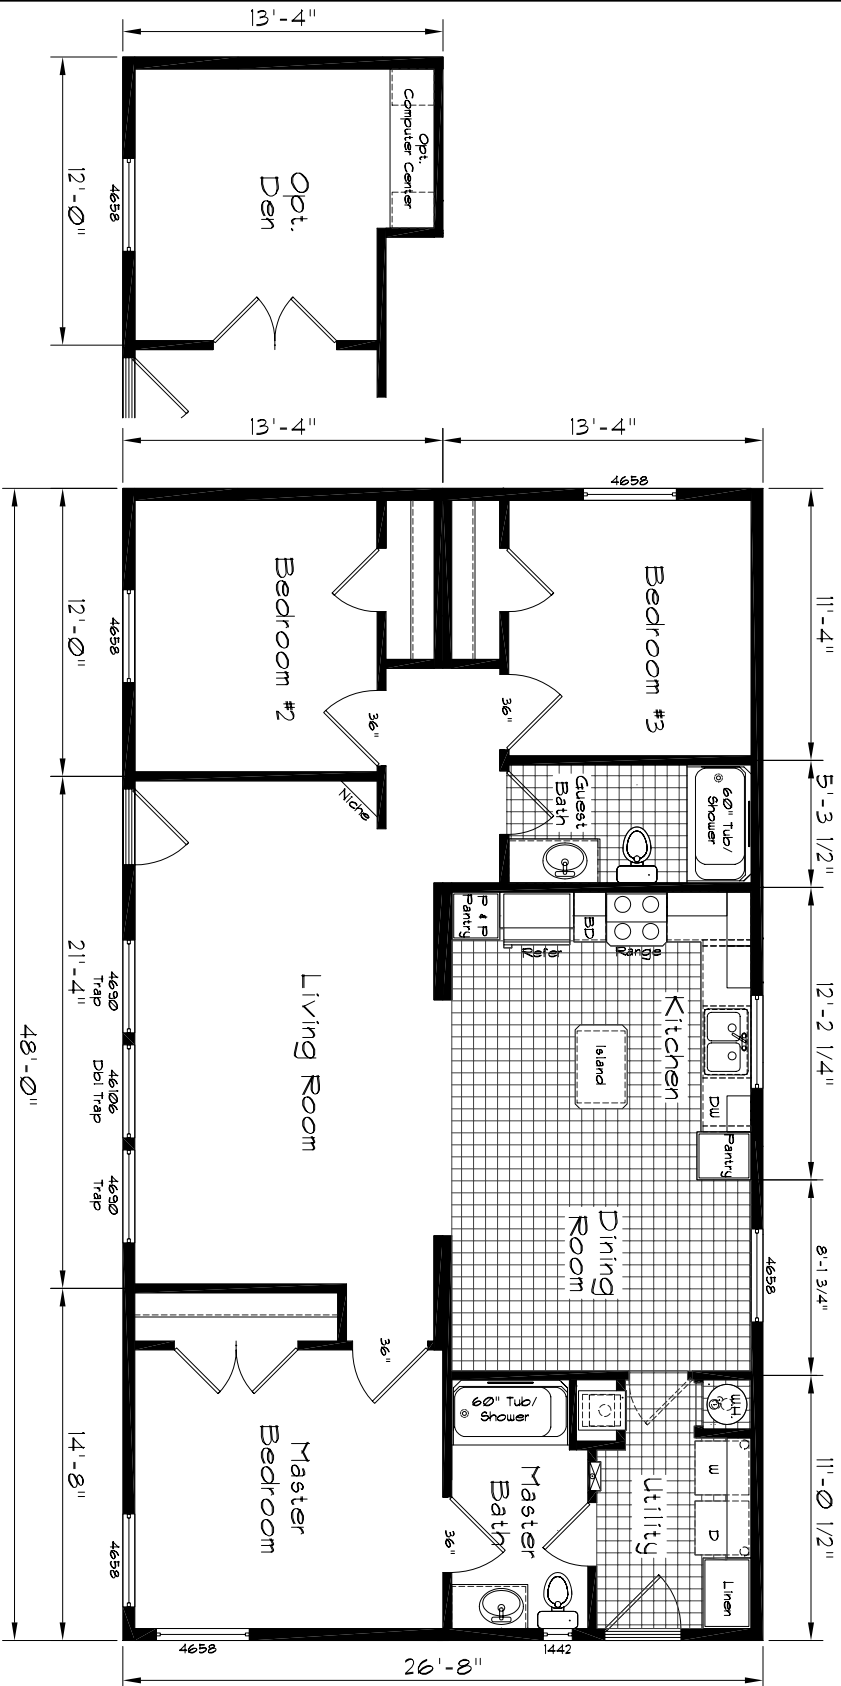

Pinehurst

KHBW 12/29/11

Model: 2502
3 Bedroom, 2 Bath
1280 Square Feet
Floor Size
48'-0" x 26'-8"