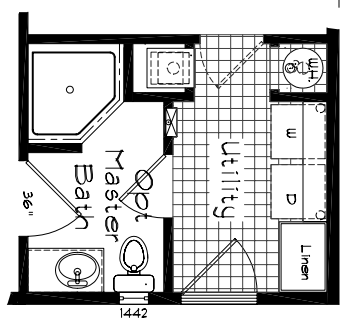

Pinehurst

KHBW 12/29/11

Model: 2502
3 Bedroom, 2 Bath
1280 Square Feet
Floor Size
48'-0" x 26'-8"