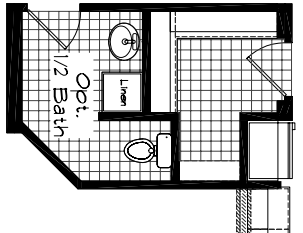

# GOLDEN STATE

10'-0"

68'-0"

KHBW 11/9/11/GS

**KB** HomeBuilders West

Model: 3013

4 Bedroom, 2 Bath

2735 Square Feet

Floor Size  
10'-0" x 40'-0"