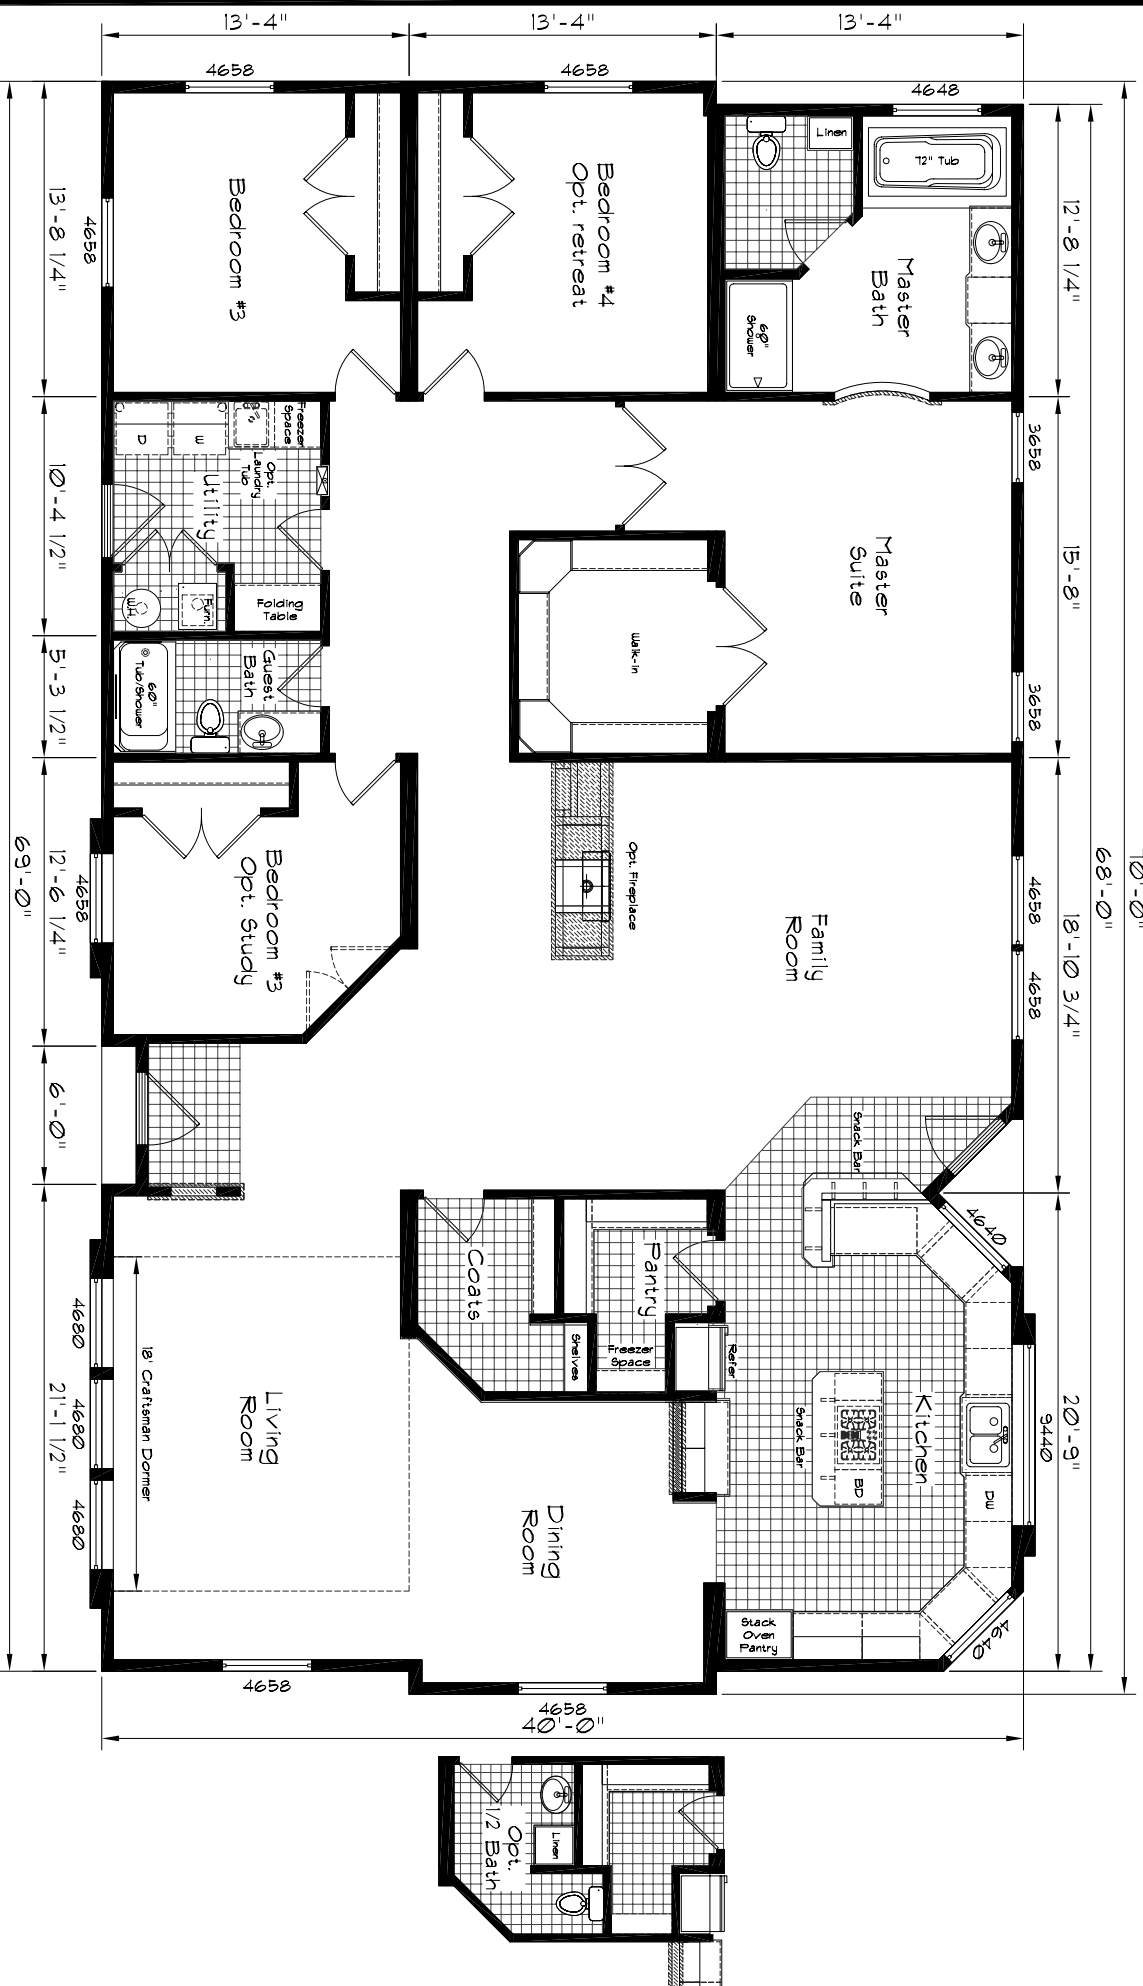

# GOLDEN STATE

10'-0"

68'-0"

KHBW 11/9/11/GS

**KB** HomeBuilders West

Model: 3013

4 Bedroom, 2 Bath

2735 Square Feet

Floor Size  
10'-0" x 40'-0"