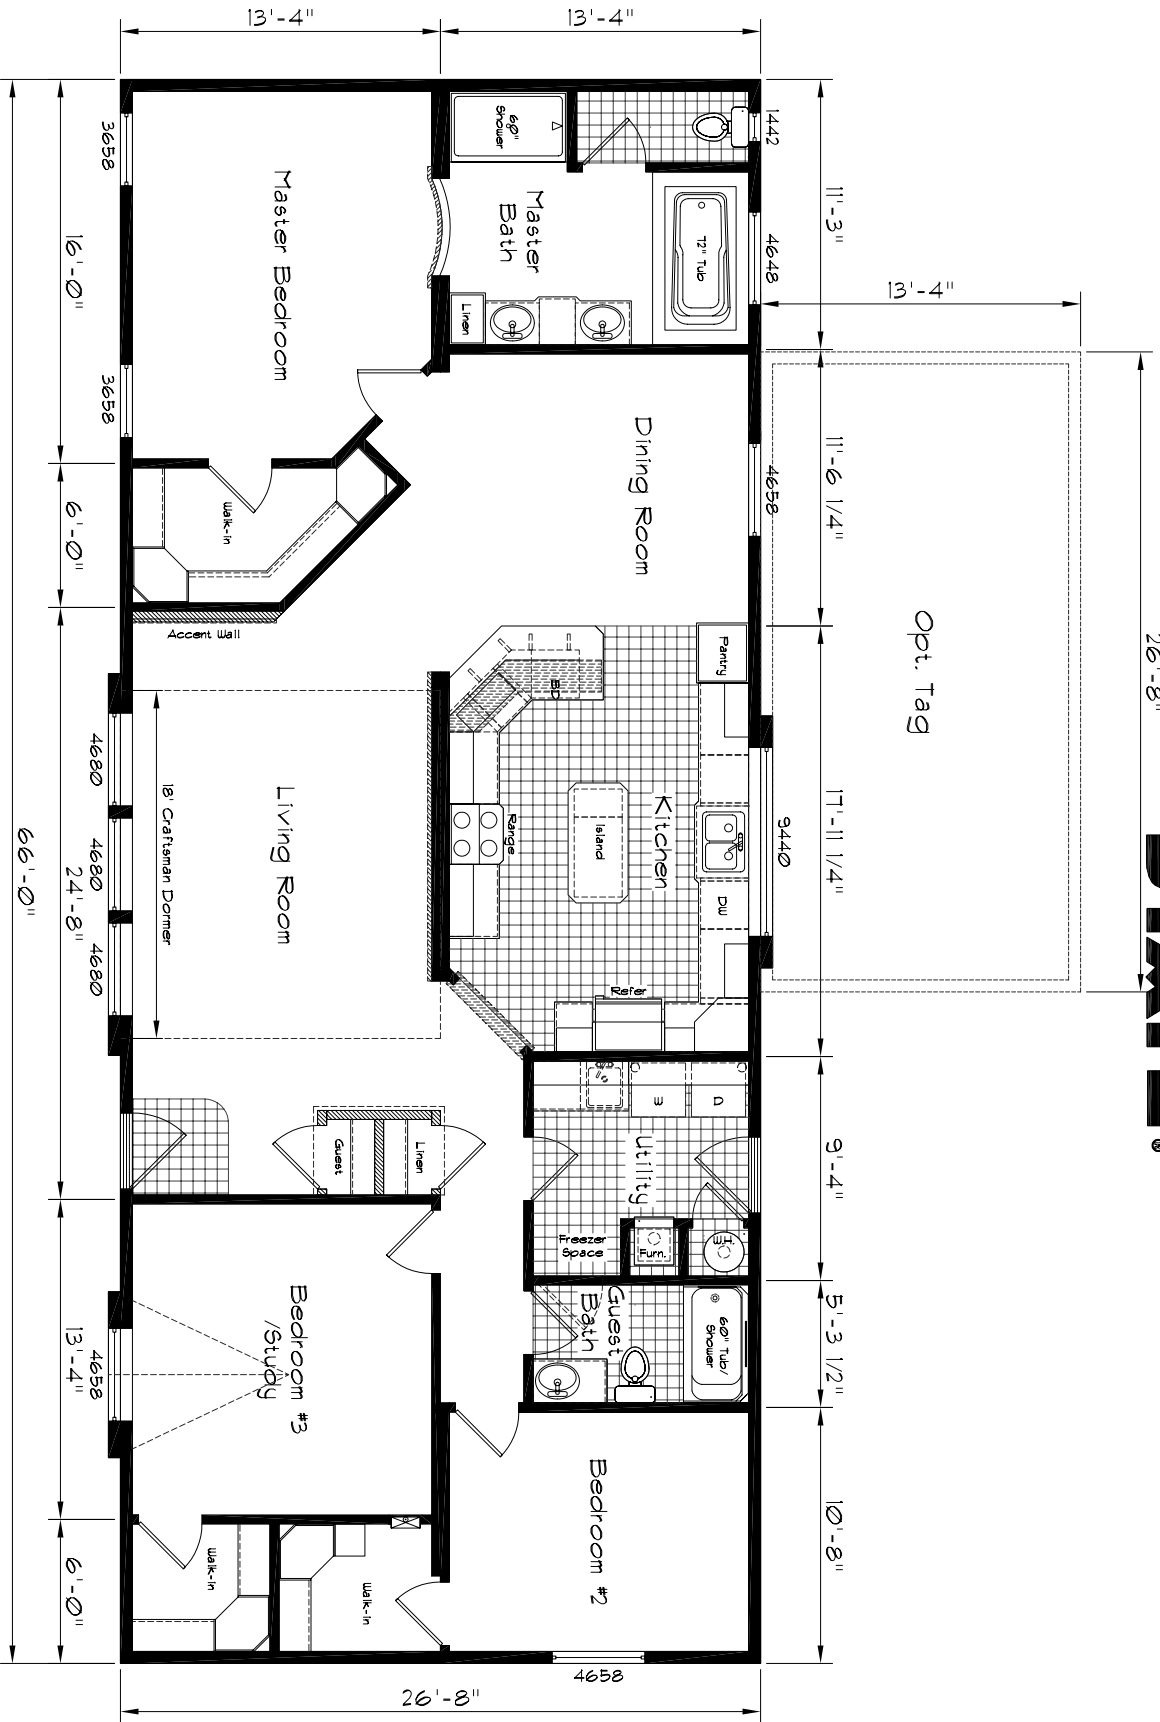

26'-8"  **GOLDEN STATE**®

Model: 3003
 3 Bedroom, 2 Bath
 1760 Square Feet
 Floor Size
 66'-0" x 26'-8"

KHBM 11/9/11/65