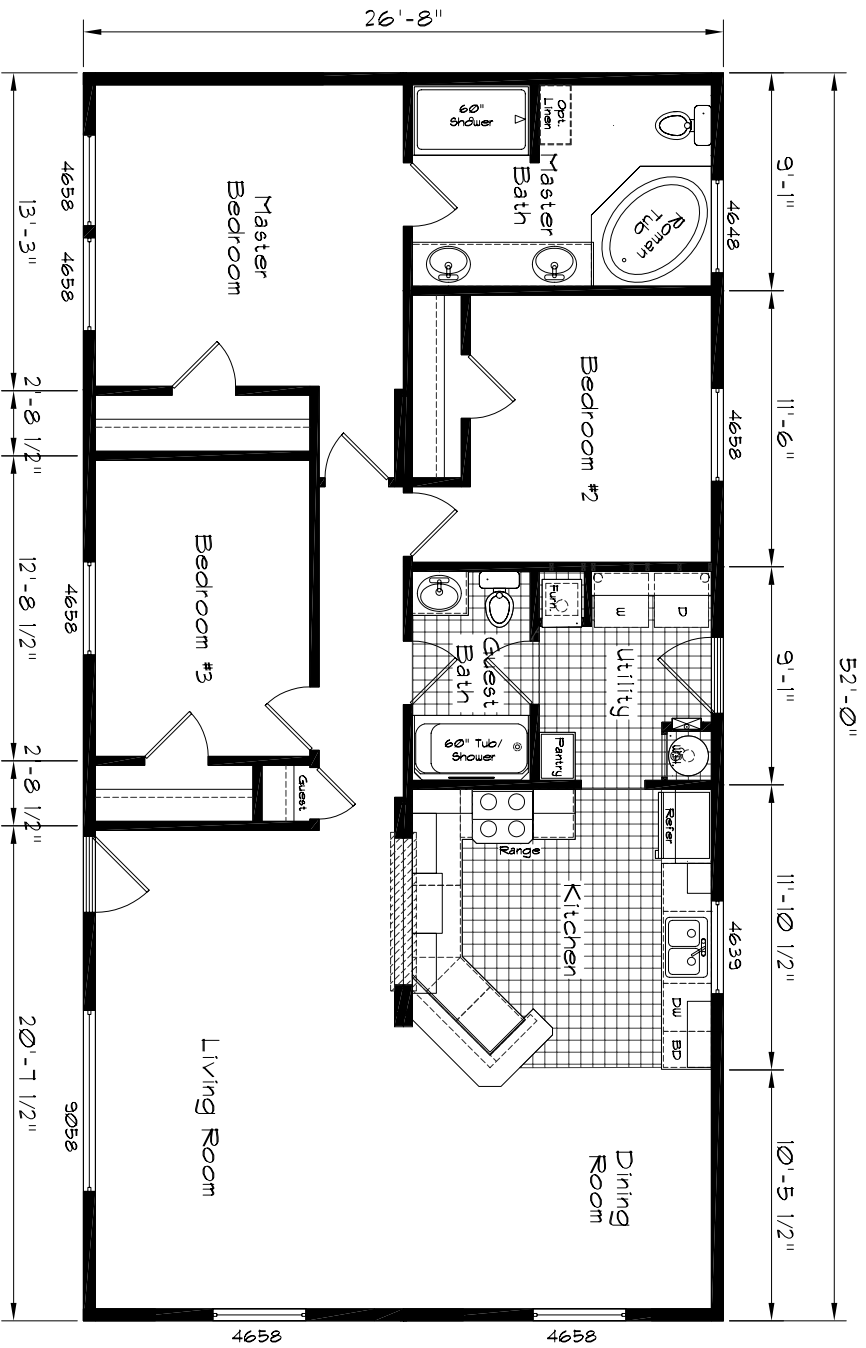

Cedar Canyon

KHBU 4/12/11

Model: 2065
 3 Bedroom, 2 Bath
 1387 Square Feet
 Floor Size
 52'-0" x 26'-8"