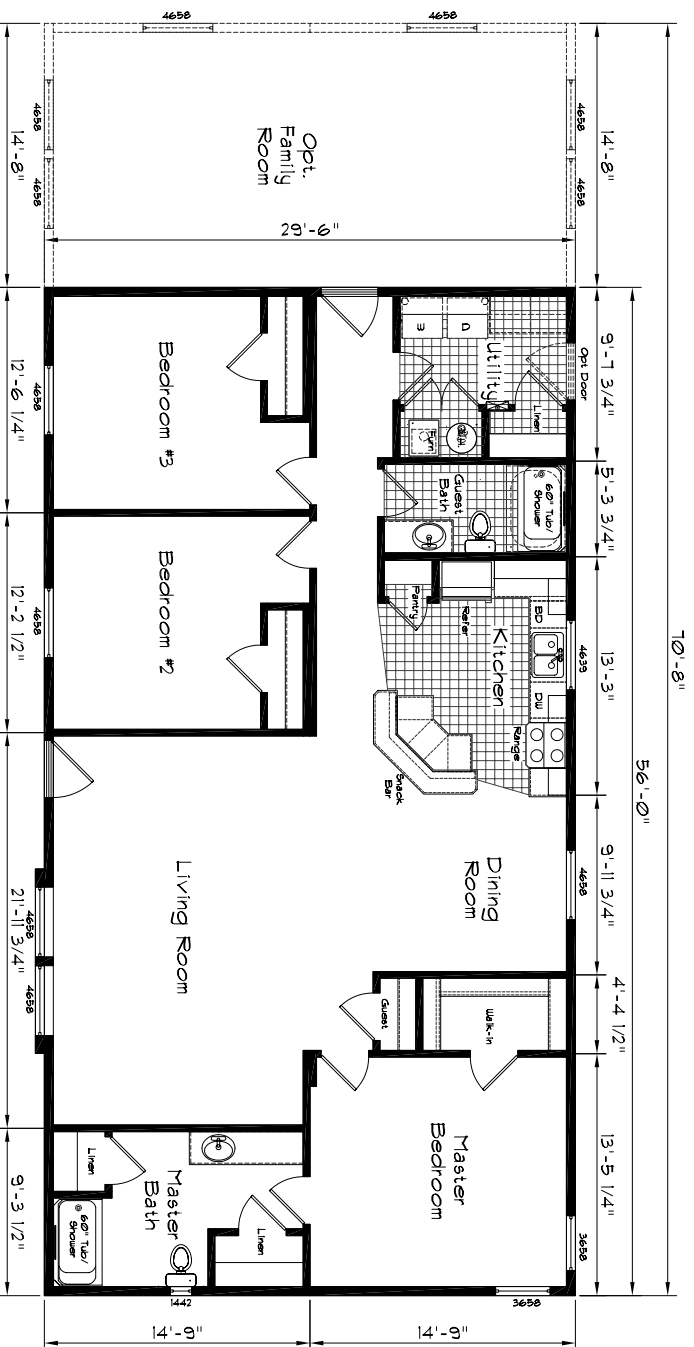

Cedar Canyon

Model: 2046
 3 Bedroom, 2 Bath
 1652 Square Feet
 Actual Floor Size
 56'-0" x 29'-6"
 Opt. Great Room
 2085 Square Feet
 Actual Floor Size
 70'-8" x 29'-6"