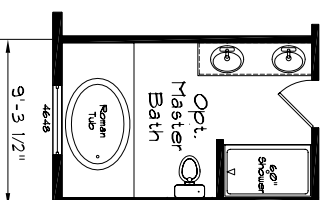

Cedar Canyon

Model: 2046
 3 Bedroom, 2 Bath
 1652 Square Feet
 Actual Floor Size
 56'-0" x 29'-6"
 Opt. Great Room
 2085 Square Feet
 Actual Floor Size
 70'-8" x 29'-6"