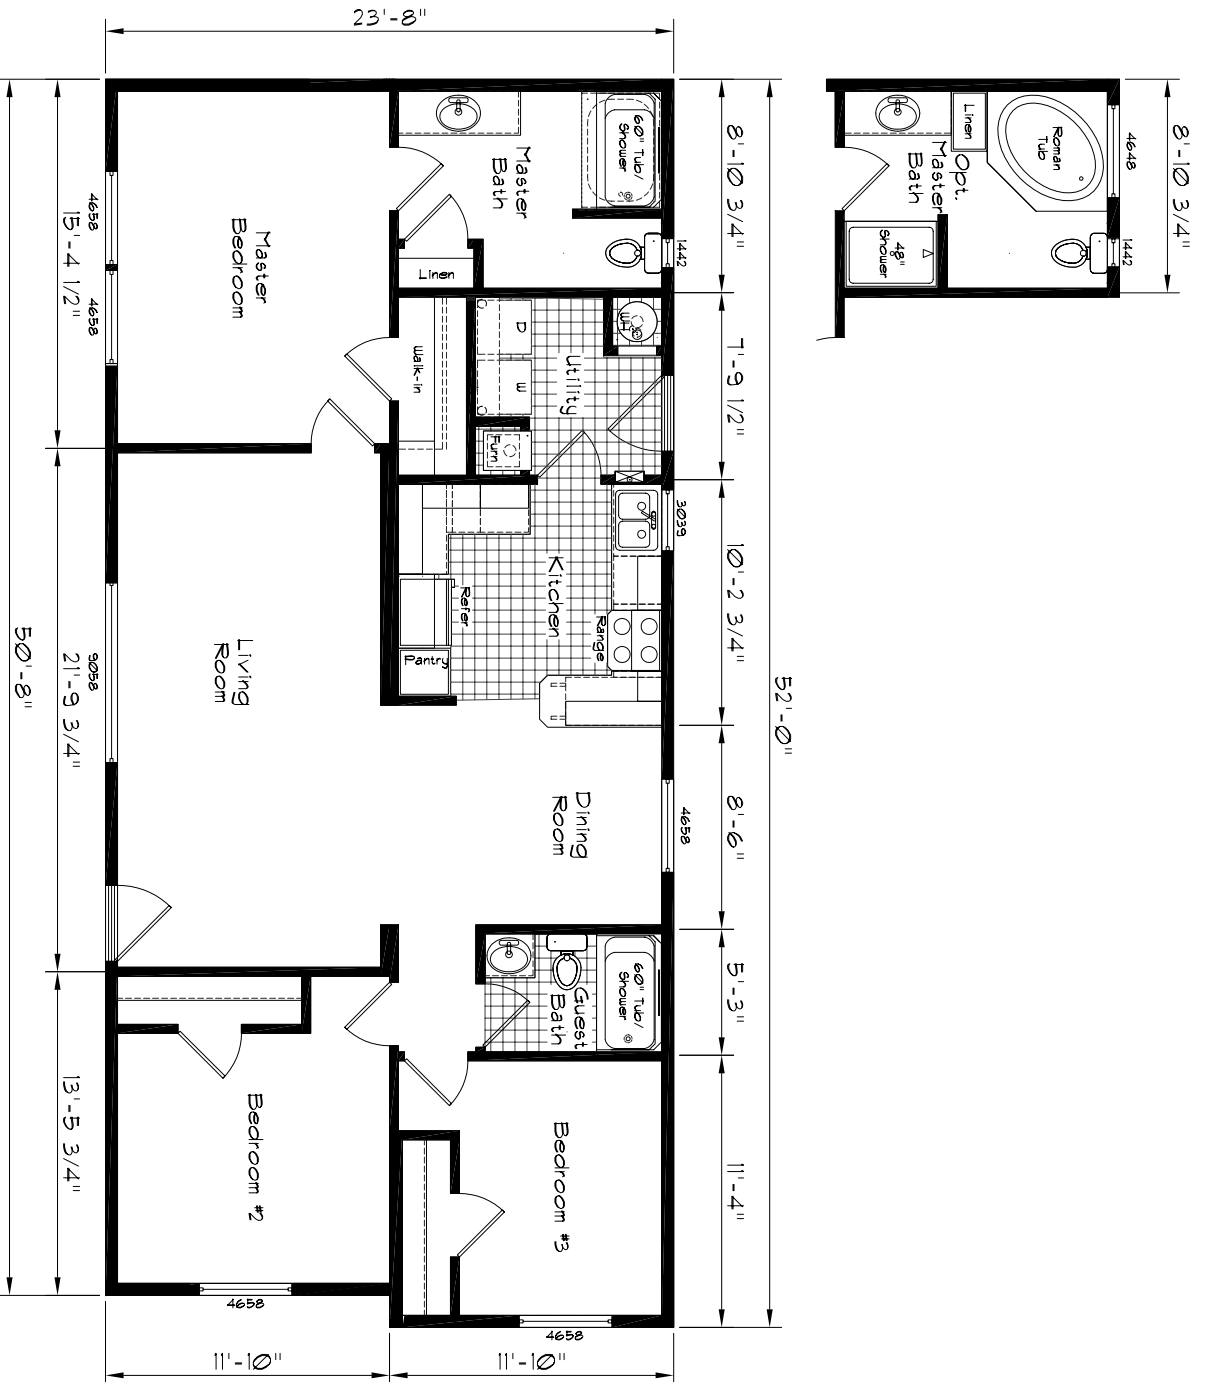

Cedar Canyon

Model: 2028
 3 Bedroom, 2 Bath
 1215 Square Feet
 Floor Size
 52'-0" x 23'-8"