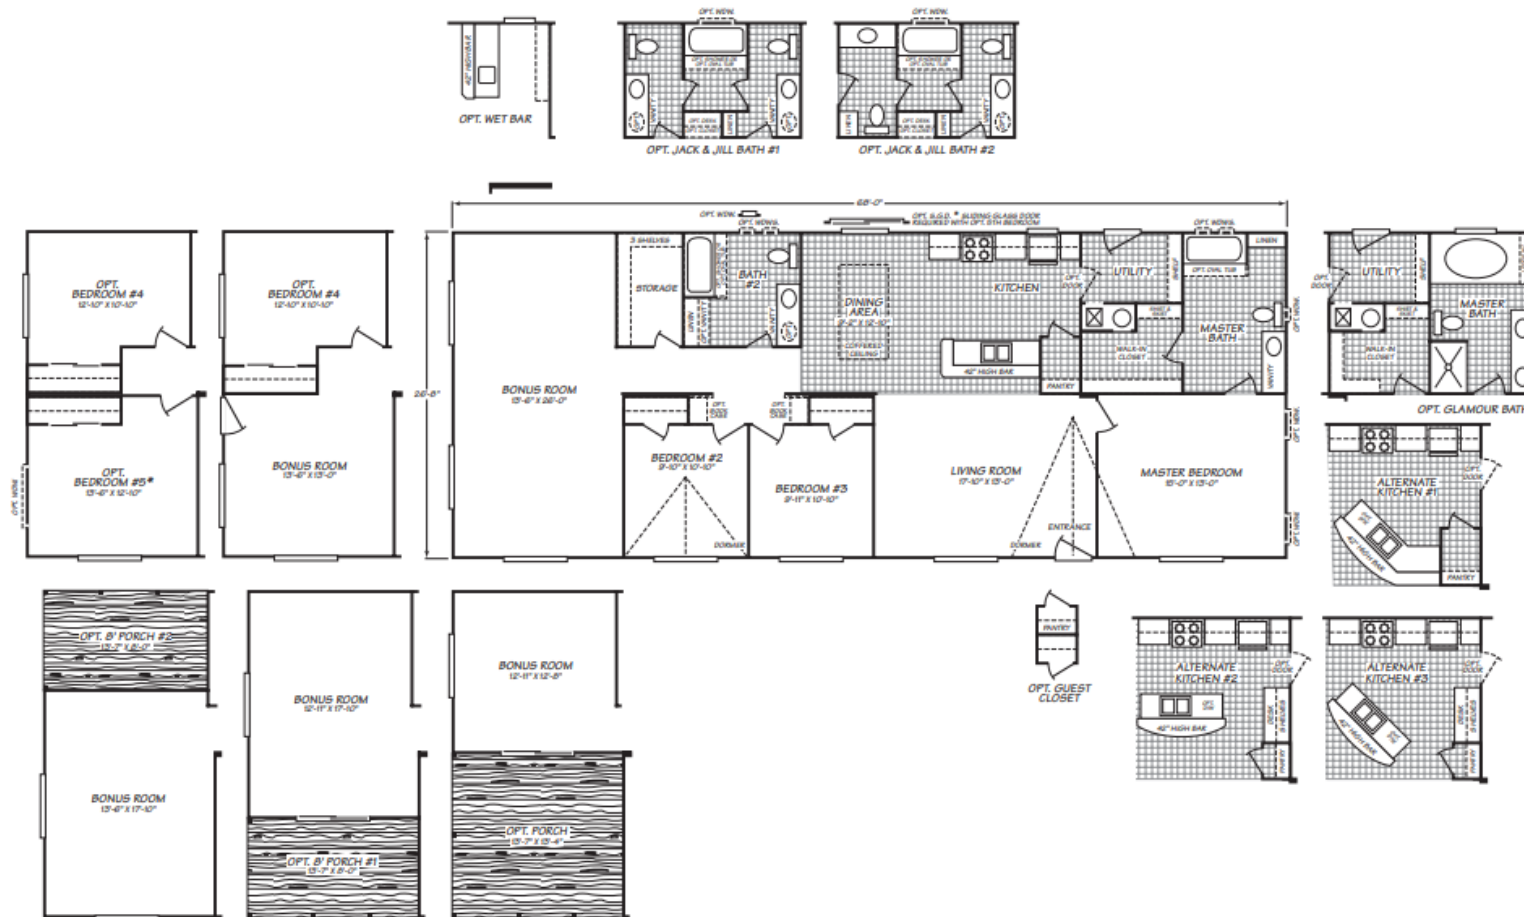

COACH CORRAL

THE HOME PEOPLE SINCE 1972

Waverly Crest

3 Bedroom · 2 Bath · 1812 Square Feet

MODEL 28683W

Coach Corral, Inc.

3906 Cedardale Road - Mount Vernon, WA 98274

360.424.8448 - office@coachcorral.com