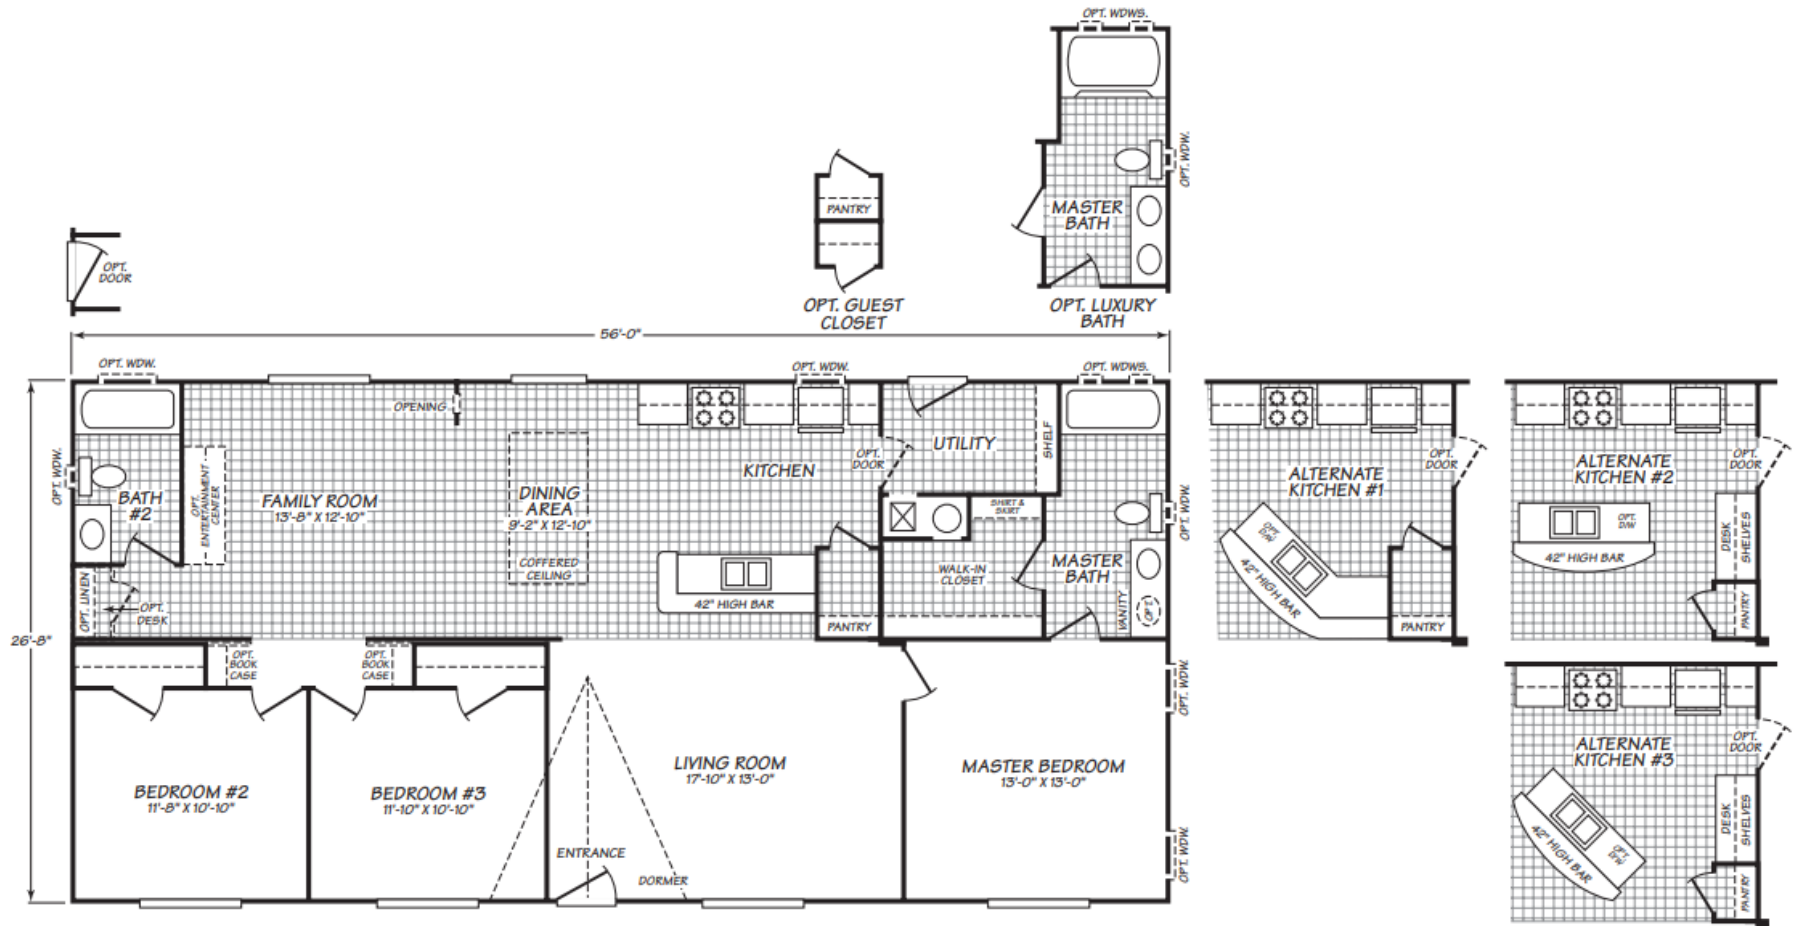

MODEL 28563W

Coach Corral, Inc.

3906 Cedardale Road - Mount Vernon, WA 98274

360.424.8448 - office@coachcorral.com

www.coachcorral.com