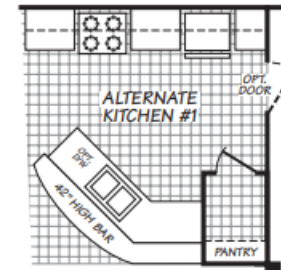

COACH CORRAL

THE HOME PEOPLE SINCE 1972

Waverly Crest

3 Bedroom · 2 Bath · 1386 Square Feet

MODEL 28523W

Coach Corral, Inc.
 3906 Cedardale Road - Mount Vernon, WA 98274
 360.424.8448 - office@coachcorral.com
 www.coachcorral.com