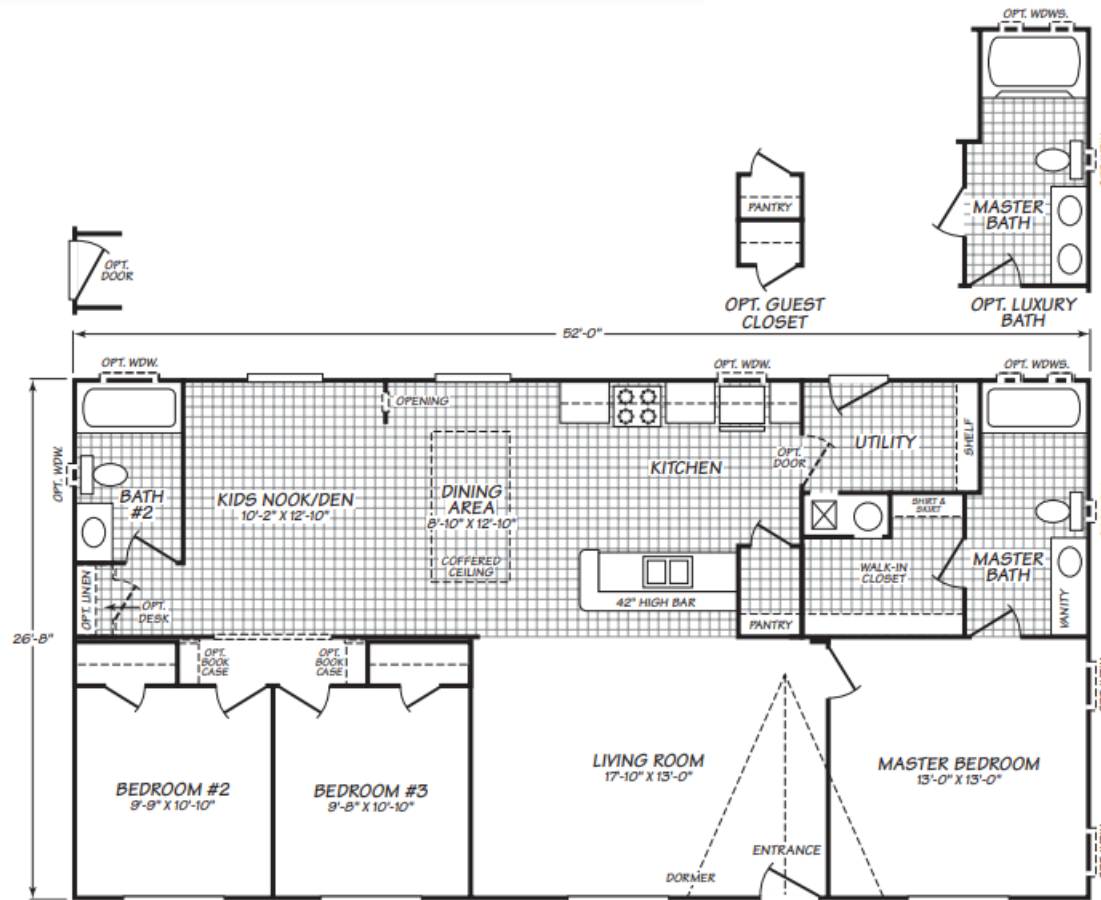

COACH CORRAL

THE HOME PEOPLE SINCE 1972

Waverly Crest

3 Bedroom · 2 Bath · 1386 Square Feet

MODEL 28523W

Coach Corral, Inc.
 3906 Cedardale Road - Mount Vernon, WA 98274
 360.424.8448 - office@coachcorral.com
 www.coachcorral.com