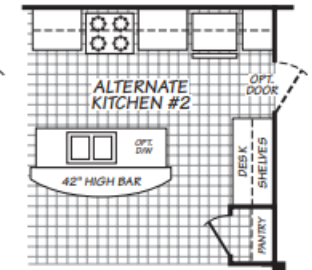

COACH CORRAL

THE HOME PEOPLE SINCE 1972

Waverly Crest

3 Bedroom · 2 Bath · 1386 Square Feet

MODEL 28523W

Coach Corral, Inc.
 3906 Cedardale Road - Mount Vernon, WA 98274
 360.424.8448 - office@coachcorral.com
 www.coachcorral.com