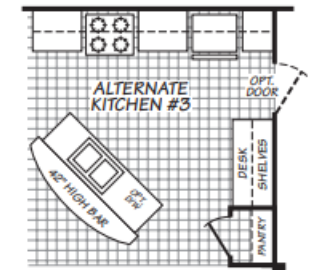

COACH CORRAL

THE HOME PEOPLE SINCE 1972

Waverly Crest

3 Bedroom · 2 Bath · 1386 Square Feet

MODEL 28523W

Coach Corral, Inc.
 3906 Cedardale Road - Mount Vernon, WA 98274
 360.424.8448 - office@coachcorral.com
 www.coachcorral.com