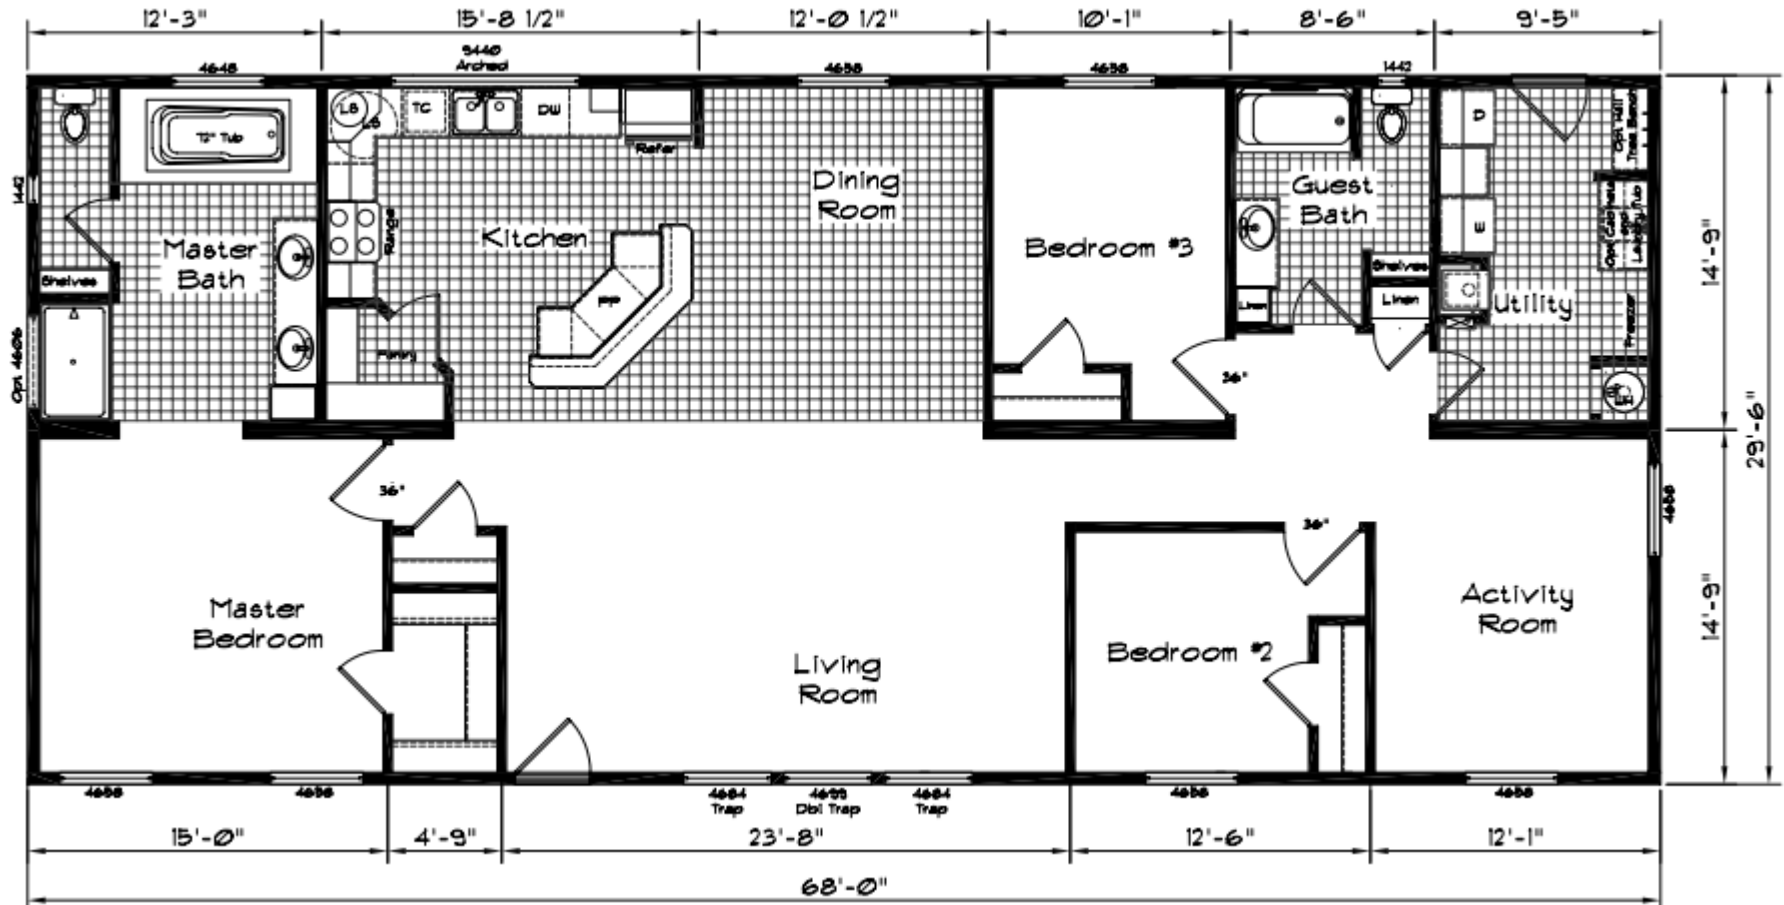

COACH CORRAL

THE HOME PEOPLE SINCE 1972

Pinehurst

3 Bedroom · 2 Bath · 2006 Square Feet

MODEL 2506

Coach Corral, Inc.
3906 Cedardale Road - Mount Vernon, WA 98274
360.424.8448 - office@coachcorral.com
www.coachcorral.com