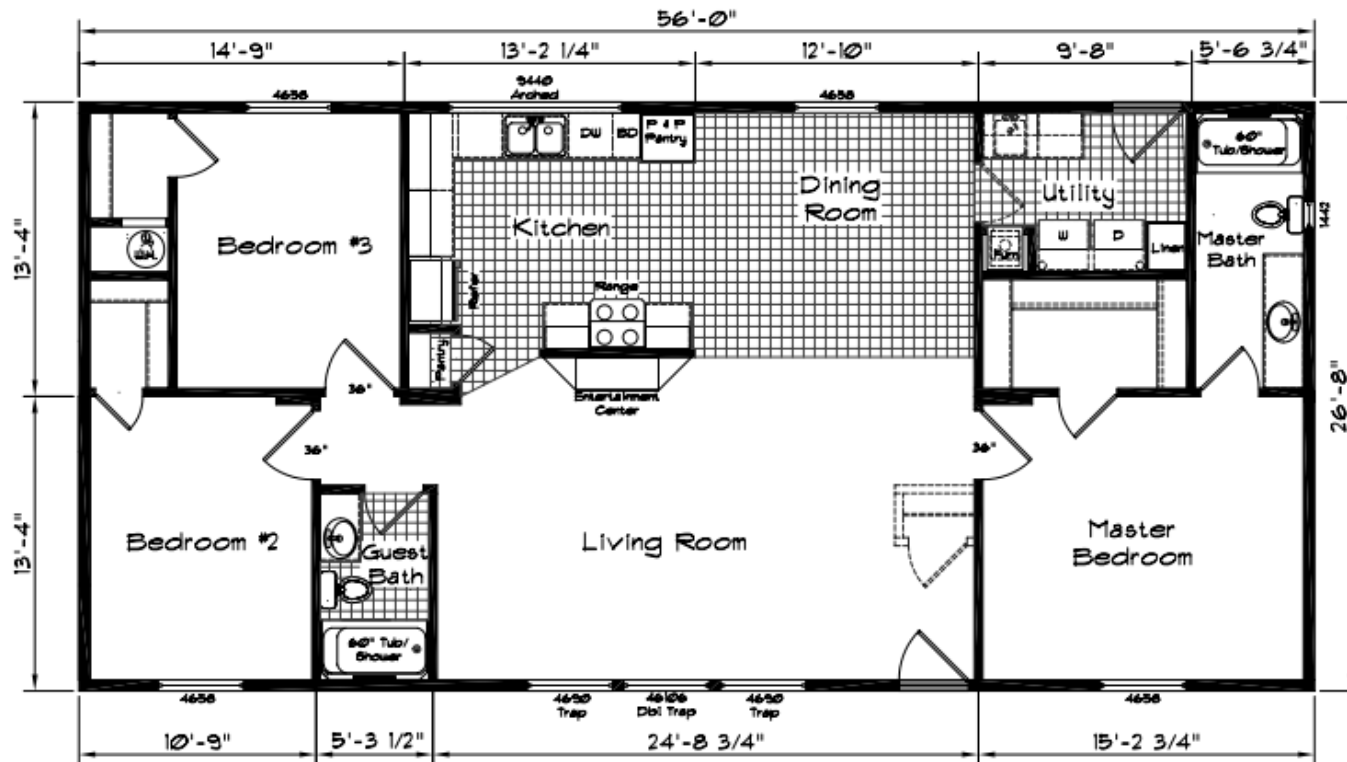

COACH CORRAL

THE HOME PEOPLE SINCE 1972

Pinehurst

3 Bedroom · 2 Bath · 1497 Square Feet

MODEL 2504

Coach Corral, Inc.
 3906 Cedardale Road - Mount Vernon, WA 98274
 360.424.8448 - office@coachcorral.com
 www.coachcorral.com