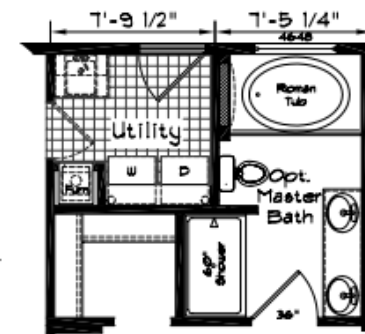

COACH CORRAL

THE HOME PEOPLE SINCE 1972

Pinehurst

3 Bedroom · 2 Bath · 1497 Square Feet

MODEL 2504

Coach Corral, Inc.
 3906 Cedardale Road - Mount Vernon, WA 98274
 360.424.8448 - office@coachcorral.com
 www.coachcorral.com