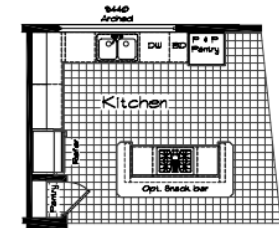

COACH CORRAL

THE HOME PEOPLE SINCE 1972

Pinehurst

3 Bedroom · 2 Bath · 1497 Square Feet

MODEL 2504

Coach Corral, Inc.
 3906 Cedardale Road - Mount Vernon, WA 98274
 360.424.8448 - office@coachcorral.com
 www.coachcorral.com