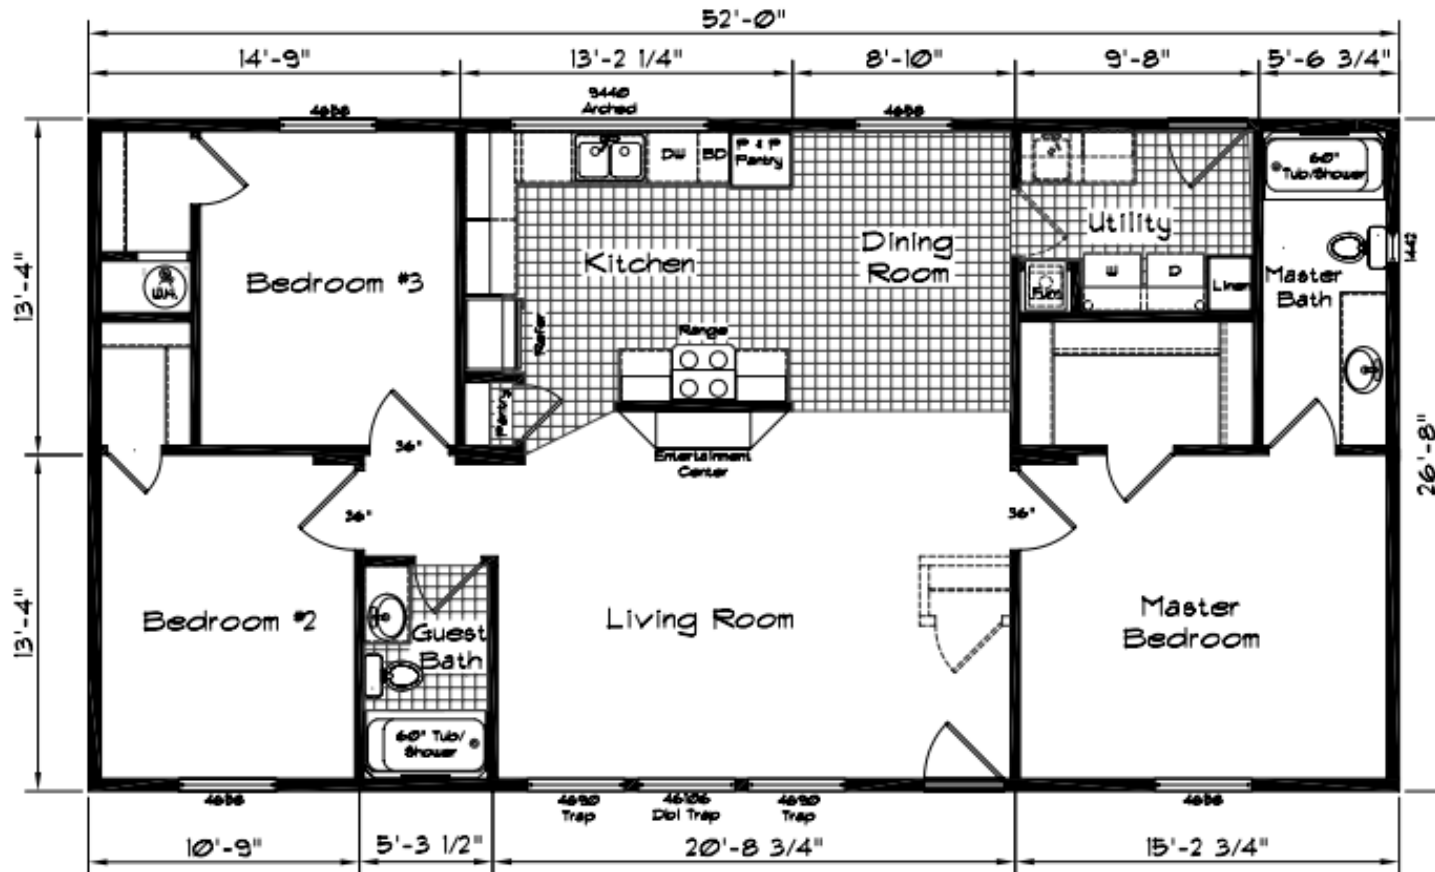

COACH CORRAL

THE HOME PEOPLE SINCE 1972

Pinehurst

3 Bedroom · 2 Bath · 1387 Square Feet

MODEL 2503

Coach Corral, Inc.
 3906 Cedardale Road - Mount Vernon, WA 98274
 360.424.8448 - office@coachcorral.com
 www.coachcorral.com