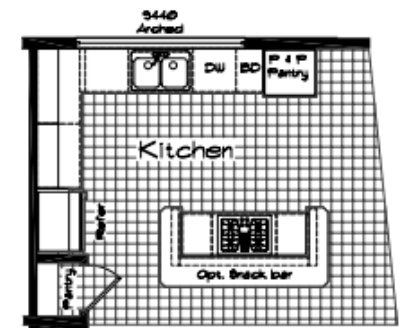

COACH CORRAL

THE HOME PEOPLE SINCE 1972

Pinehurst

3 Bedroom · 2 Bath · 1387 Square Feet

MODEL 2503

Coach Corral, Inc.
 3906 Cedardale Road - Mount Vernon, WA 98274
 360.424.8448 - office@coachcorral.com
 www.coachcorral.com