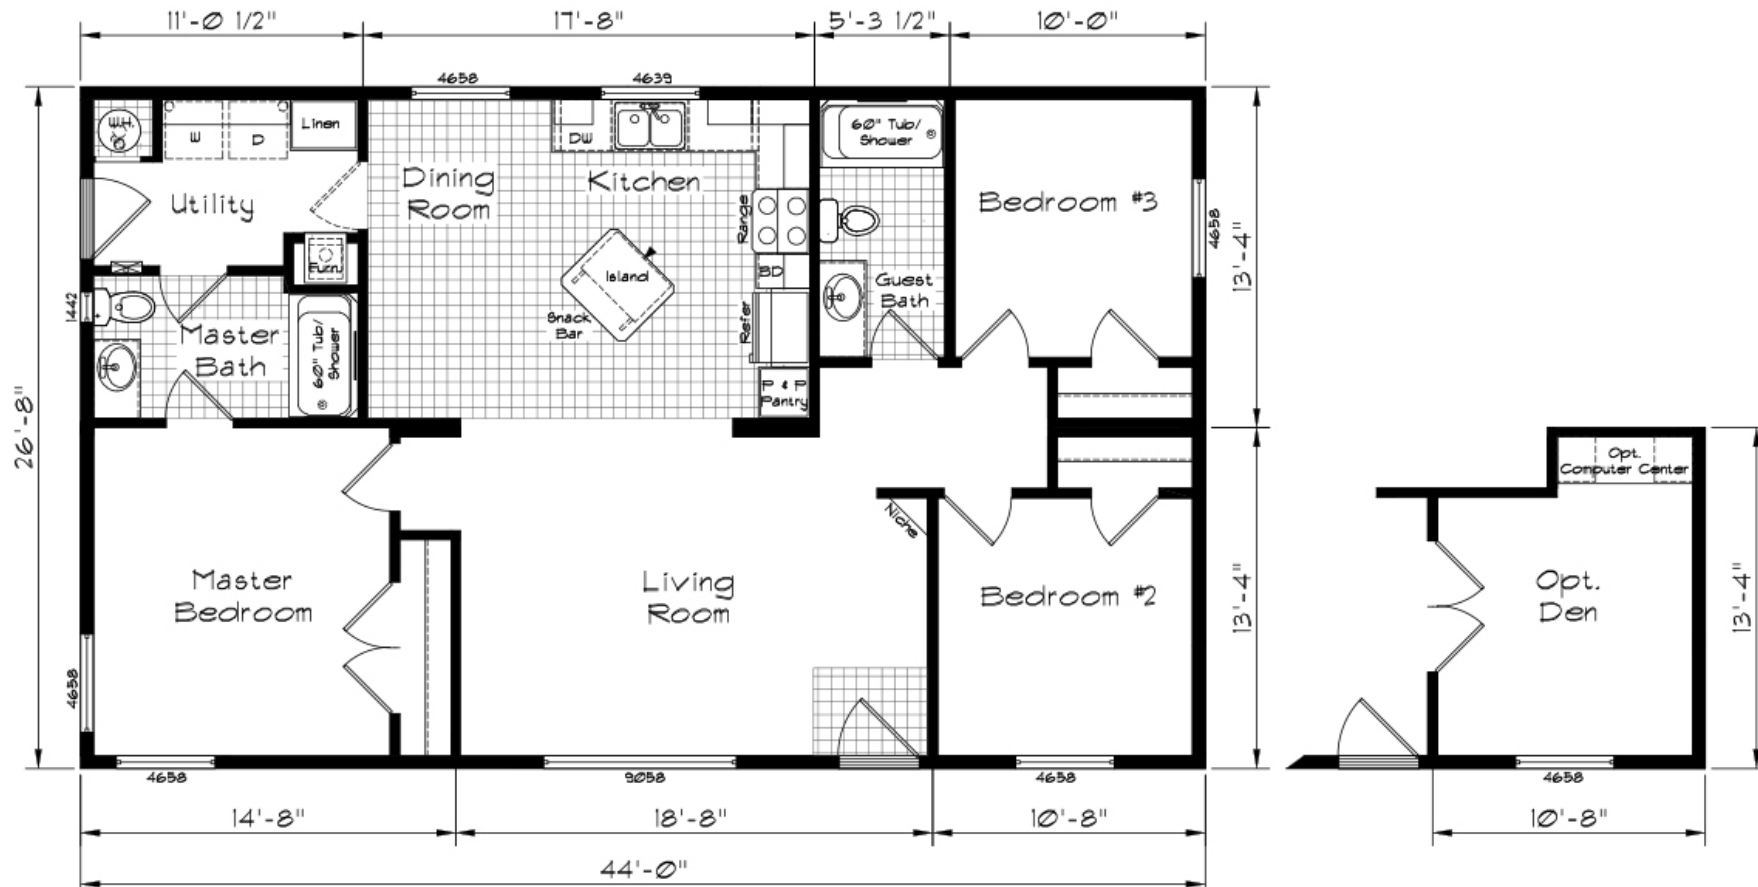

COACH CORRAL

THE HOME PEOPLE SINCE 1972

Cedar Canyon

3 Bedroom · 2 Bath · 1174 Square Feet

MODEL 2072

Coach Corral, Inc.

3906 Cedardale Road - Mount Vernon, WA 98274

360.424.8448 - office@coachcorral.com