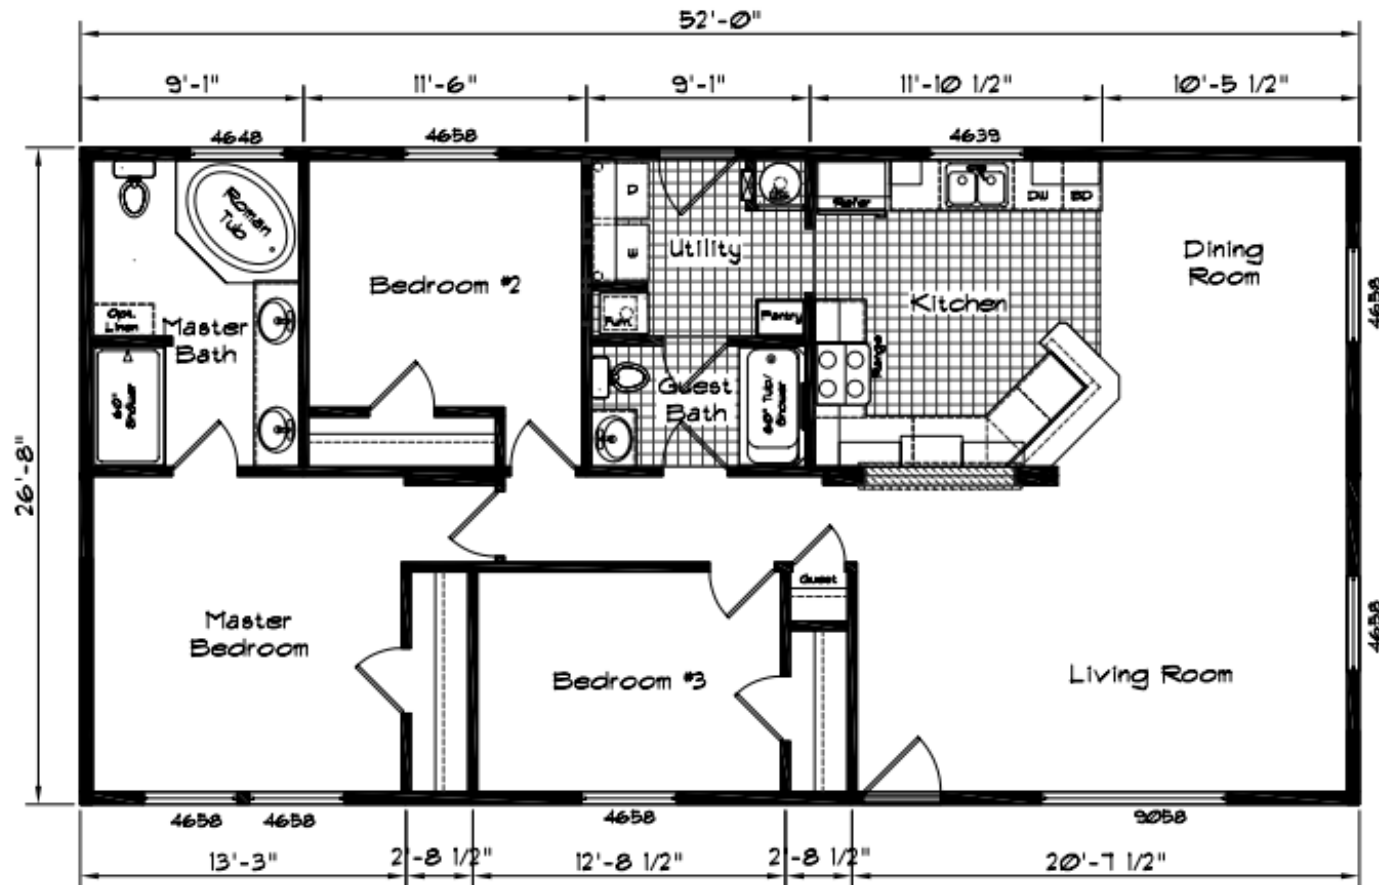

COACH CORRAL

THE HOME PEOPLE SINCE 1972

Cedar Canyon

3 Bedroom · 2 Bath · 1387 Square Feet

MODEL 2065

Coach Corral, Inc.

3906 Cedardale Road - Mount Vernon, WA 98274

360.424.8448 - office@coachcorral.com