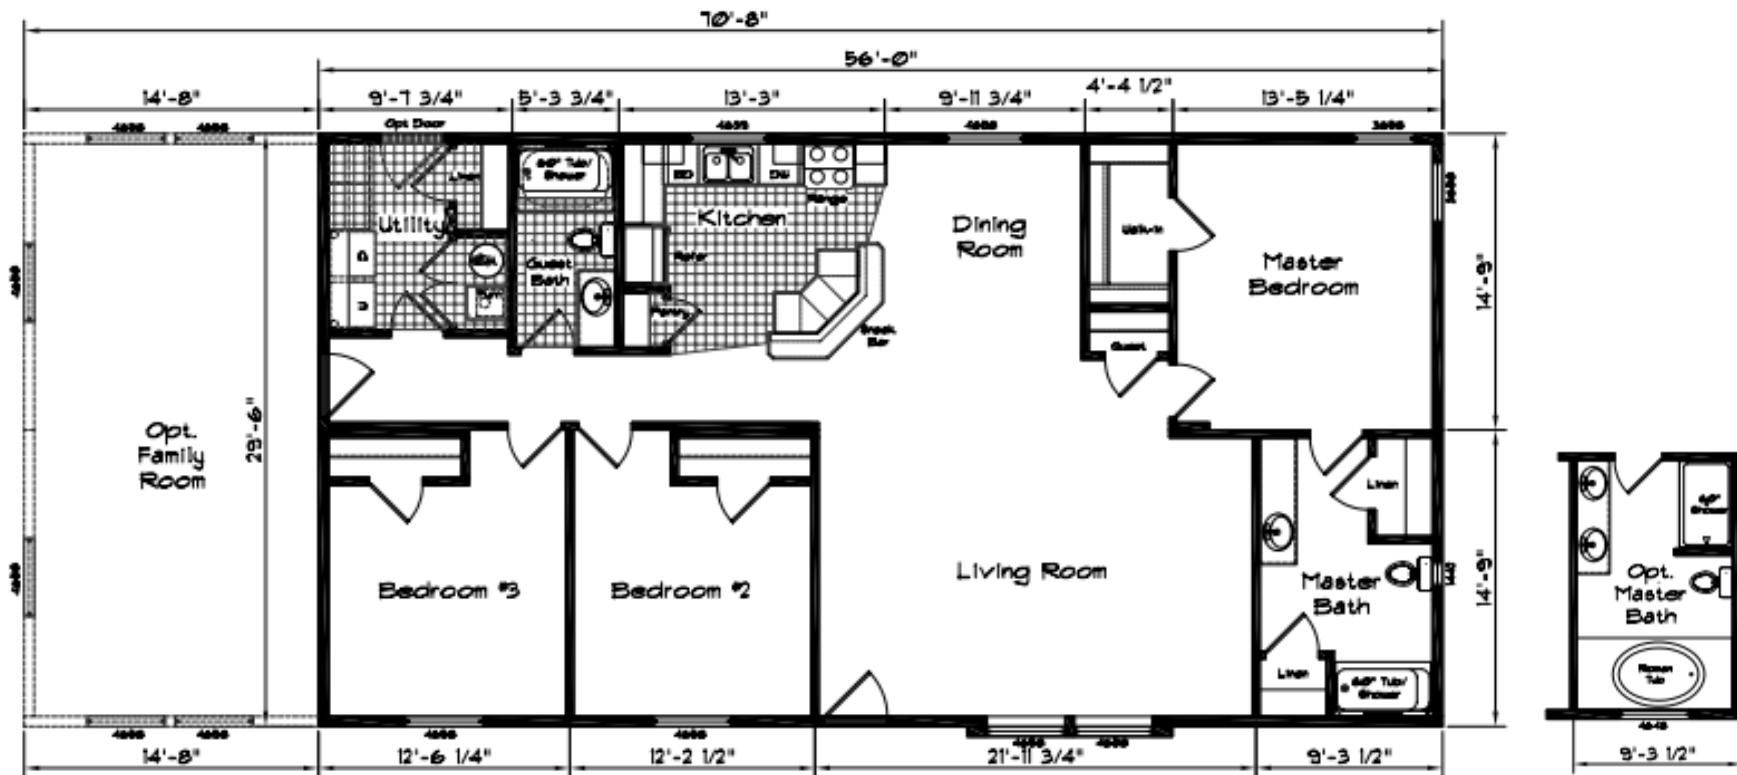

COACH CORRAL

THE HOME PEOPLE SINCE 1972

Cedar Canyon

3 Bedroom · 2 Bath · 1652 Square Feet

MODEL 2046

Coach Corral, Inc.

3906 Cedardale Road - Mount Vernon, WA 98274

360.424.8448 - office@coachcorral.com