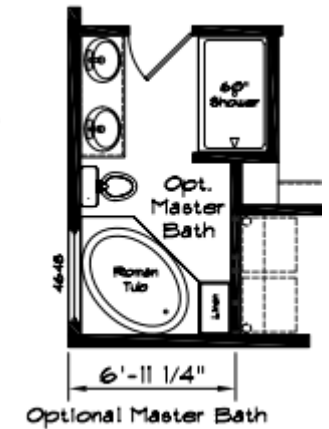

COACH CORRAL

THE HOME PEOPLE SINCE 1972

Cedar Canyon

3 Bedroom · 2 Bath · 1387 Square Feet

MODEL 2030

Coach Corral, Inc.

3906 Cedardale Road - Mount Vernon, WA 98274

360.424.8448 - office@coachcorral.com