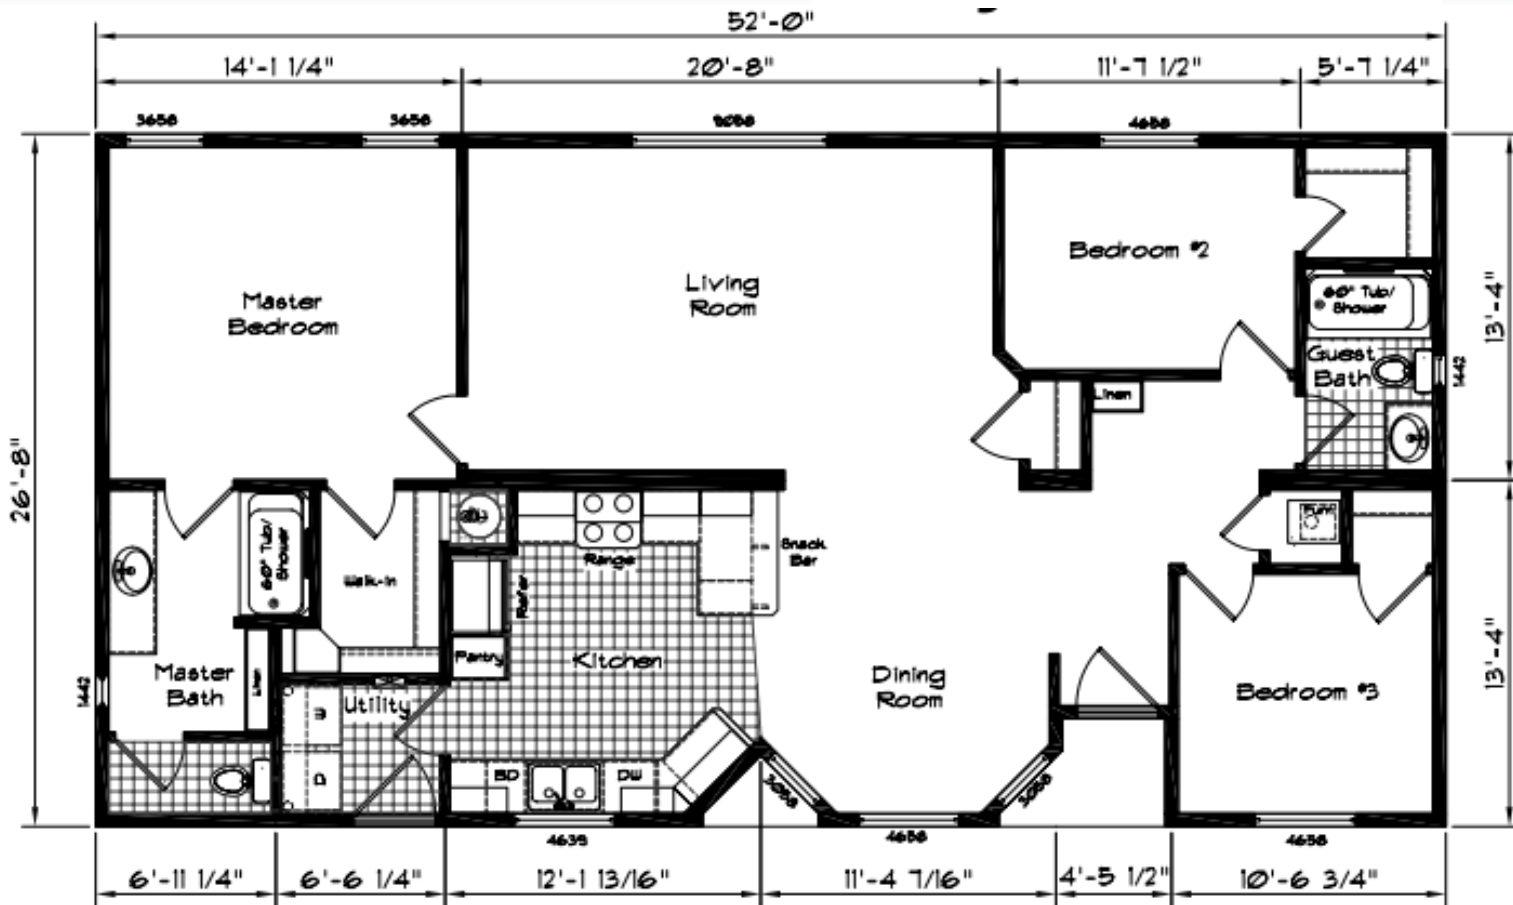

COACH CORRAL

THE HOME PEOPLE SINCE 1972

Cedar Canyon

3 Bedroom · 2 Bath · 1387 Square Feet

MODEL 2030

Coach Corral, Inc.

3906 Cedardale Road - Mount Vernon, WA 98274

360.424.8448 - office@coachcorral.com