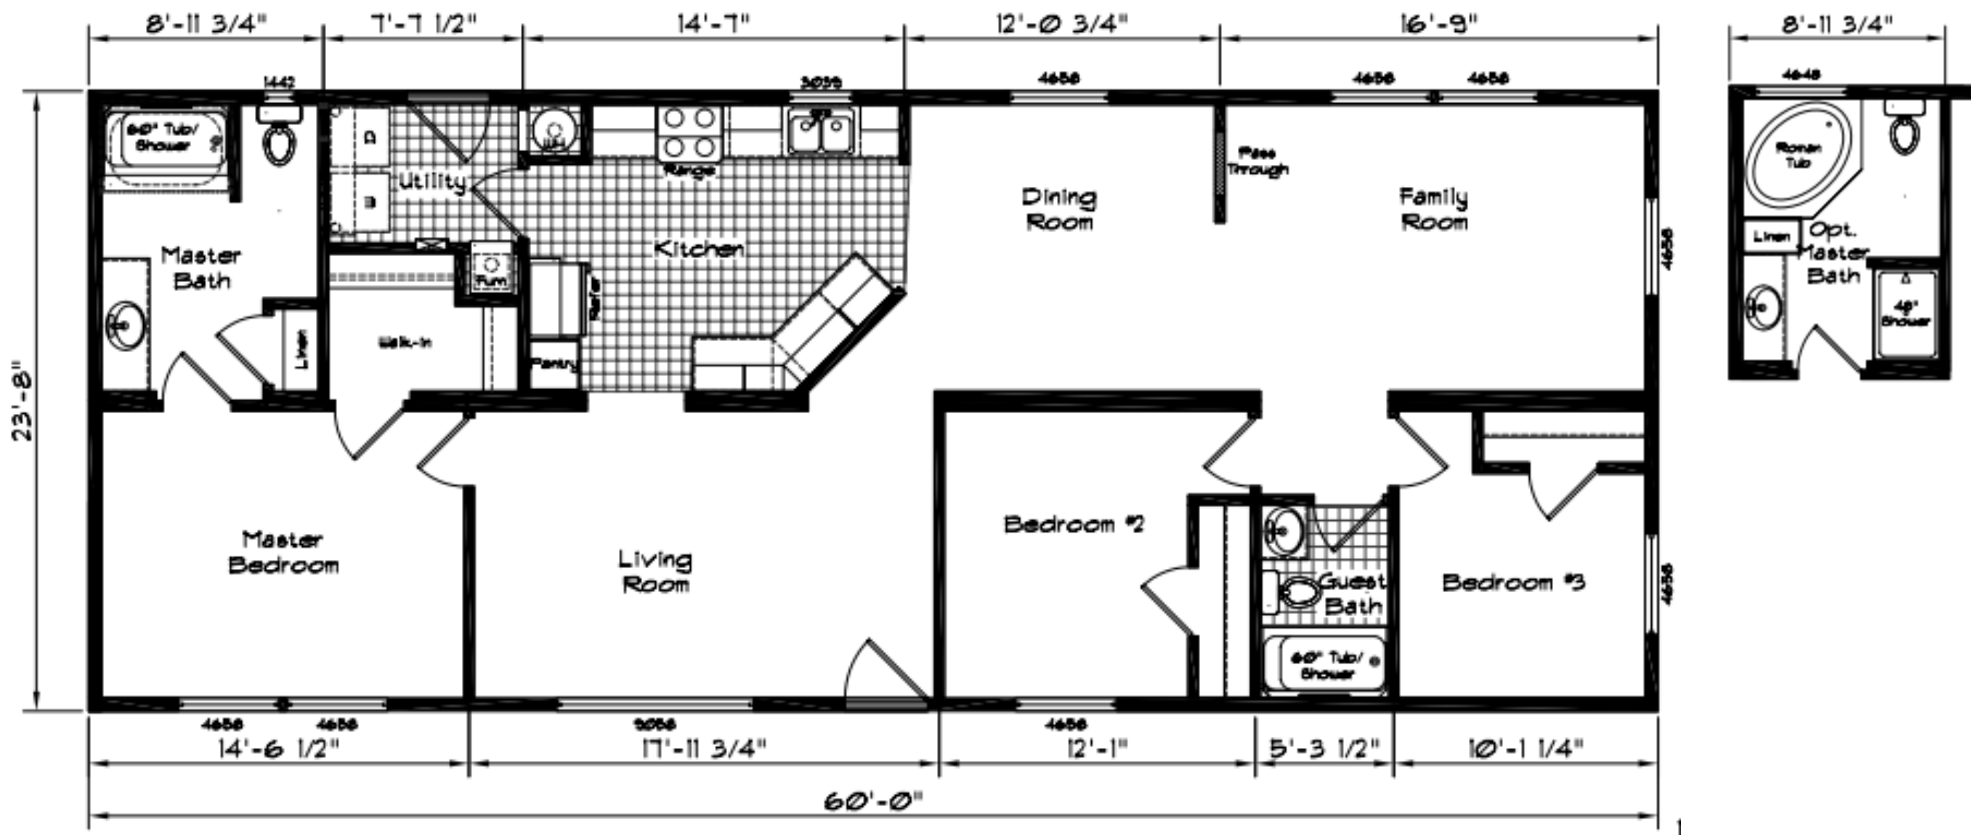

COACH CORRAL

THE HOME PEOPLE SINCE 1972

Cedar Canyon

3 Bedroom · 2 Bath · 1420 Square Feet

MODEL 2029

Coach Corral, Inc.

3906 Cedardale Road - Mount Vernon, WA 98274

360.424.8448 - office@coachcorral.com