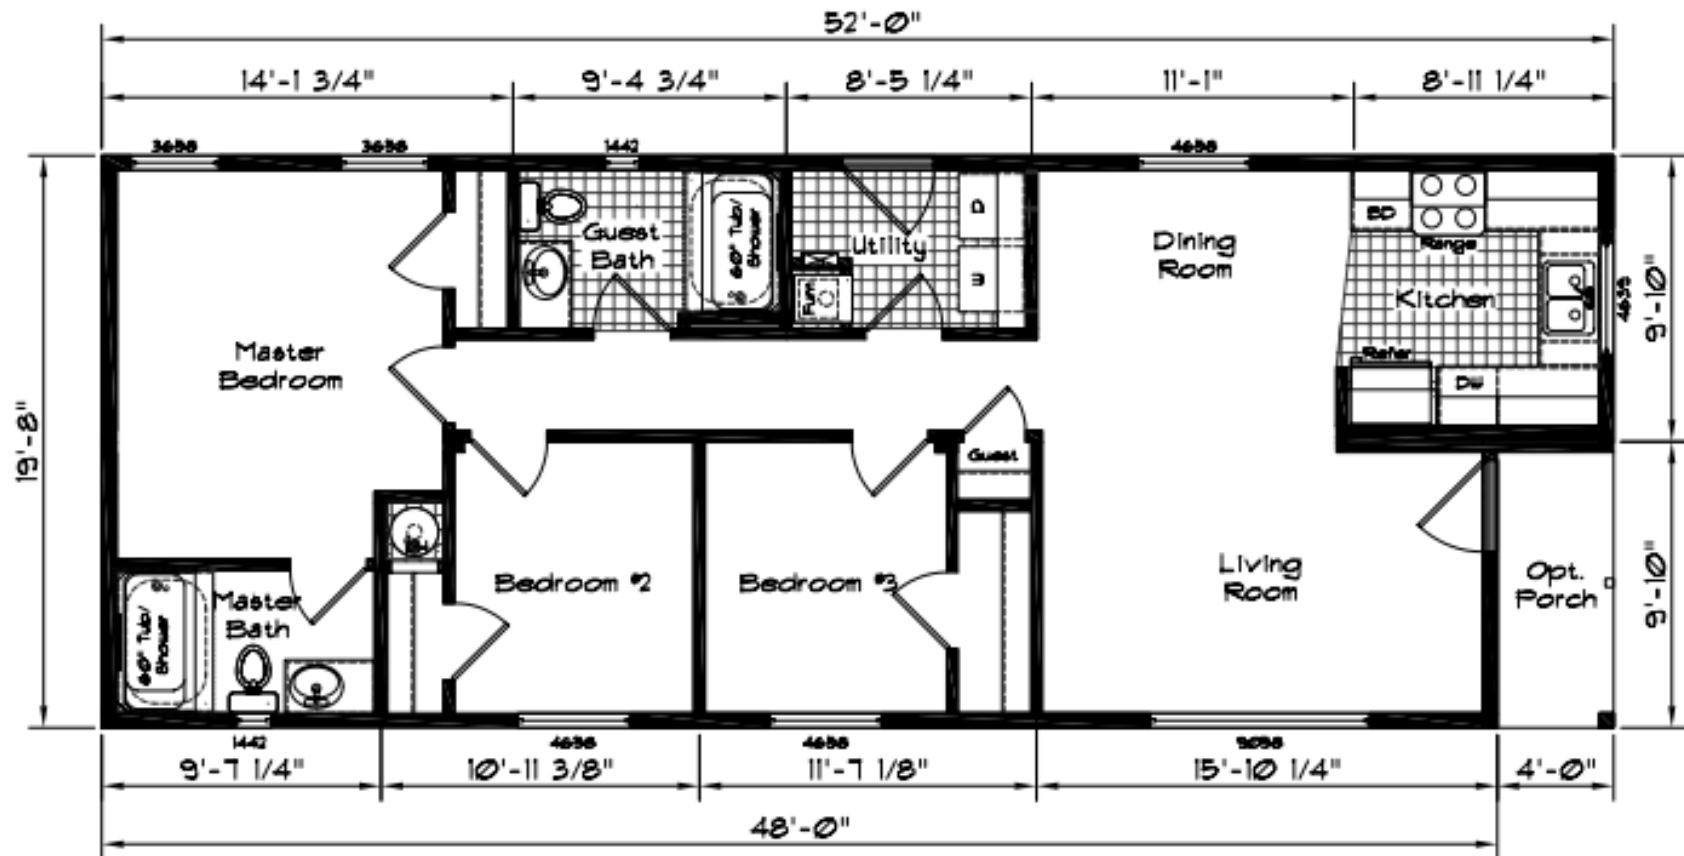

Coach Corral, Inc.

3906 Cedardale Road - Mount Vernon, WA 98274

360.424.8448 - office@coachcorral.com

www.coachcorral.com