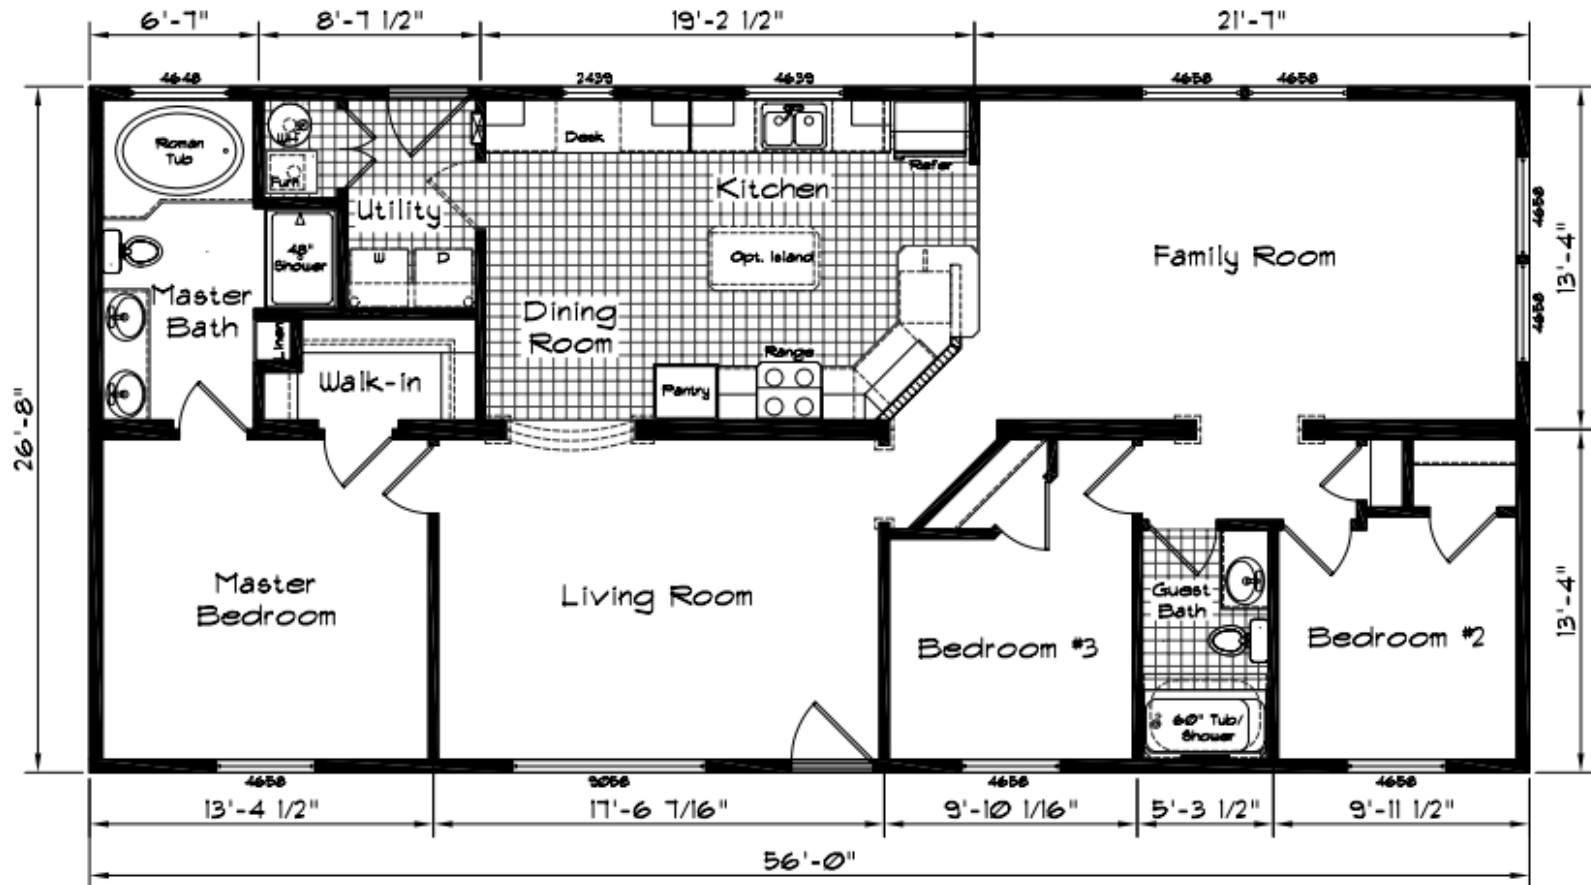

COACH CORRAL

THE HOME PEOPLE SINCE 1972

Cedar Canyon

3 Bedroom · 2 Bath · 1494 Square Feet

MODEL 2018

Coach Corral, Inc.

3906 Cedardale Road - Mount Vernon, WA 98274

360.424.8448 - office@coachcorral.com