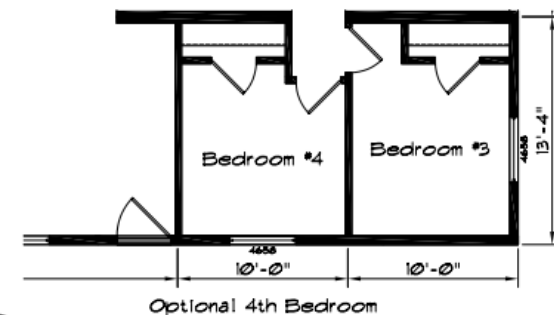

COACH CORRAL

THE HOME PEOPLE SINCE 1972

Cedar Canyon

3 Bedroom · 2 Bath · 1600 Square Feet

MODEL 2016

Coach Corral, Inc.
 3906 Cedardale Road - Mount Vernon, WA 98274
 360.424.8448 - office@coachcorral.com
 www.coachcorral.com