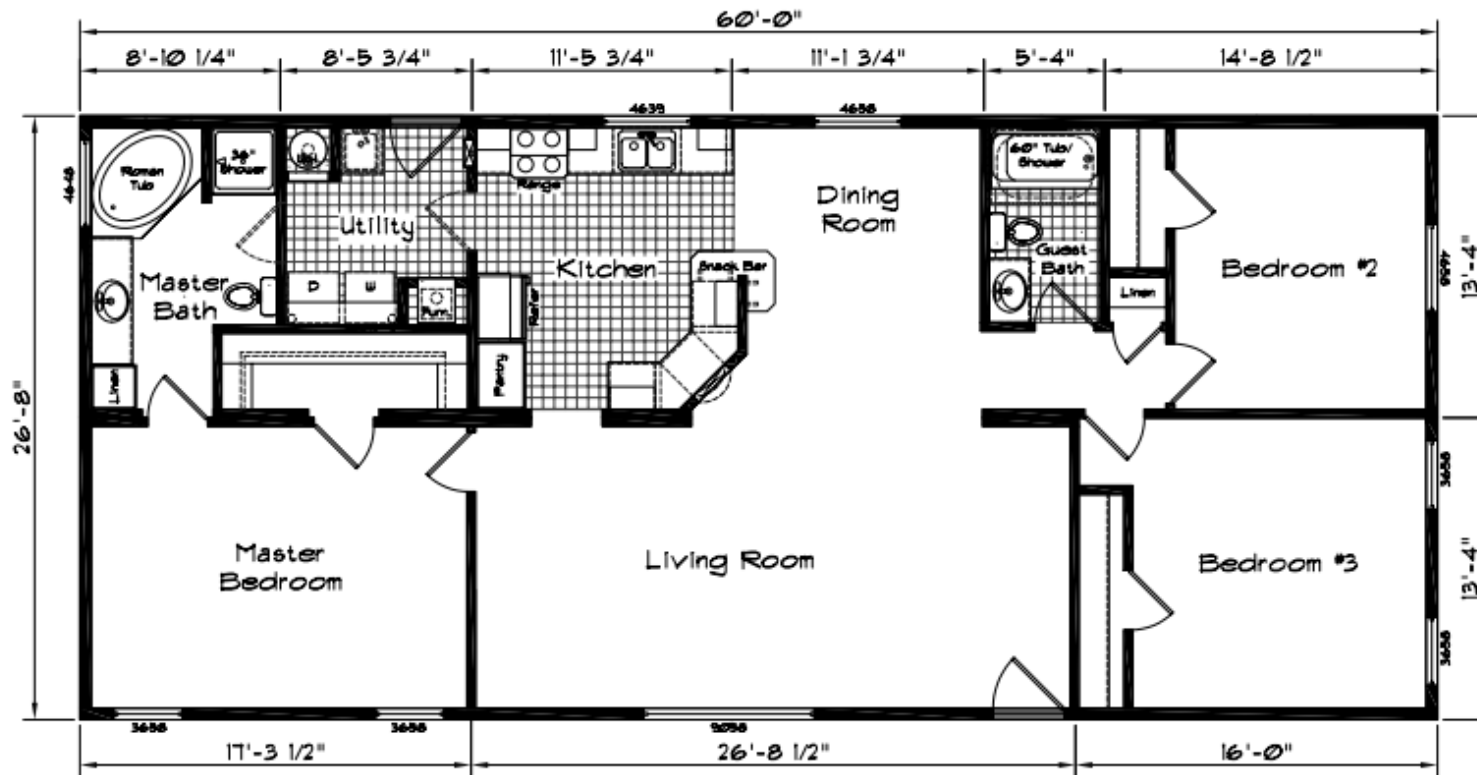

COACH CORRAL

THE HOME PEOPLE SINCE 1972

Cedar Canyon

3 Bedroom · 2 Bath · 1600 Square Feet

MODEL 2016

Coach Corral, Inc.
 3906 Cedardale Road - Mount Vernon, WA 98274
 360.424.8448 - office@coachcorral.com
 www.coachcorral.com