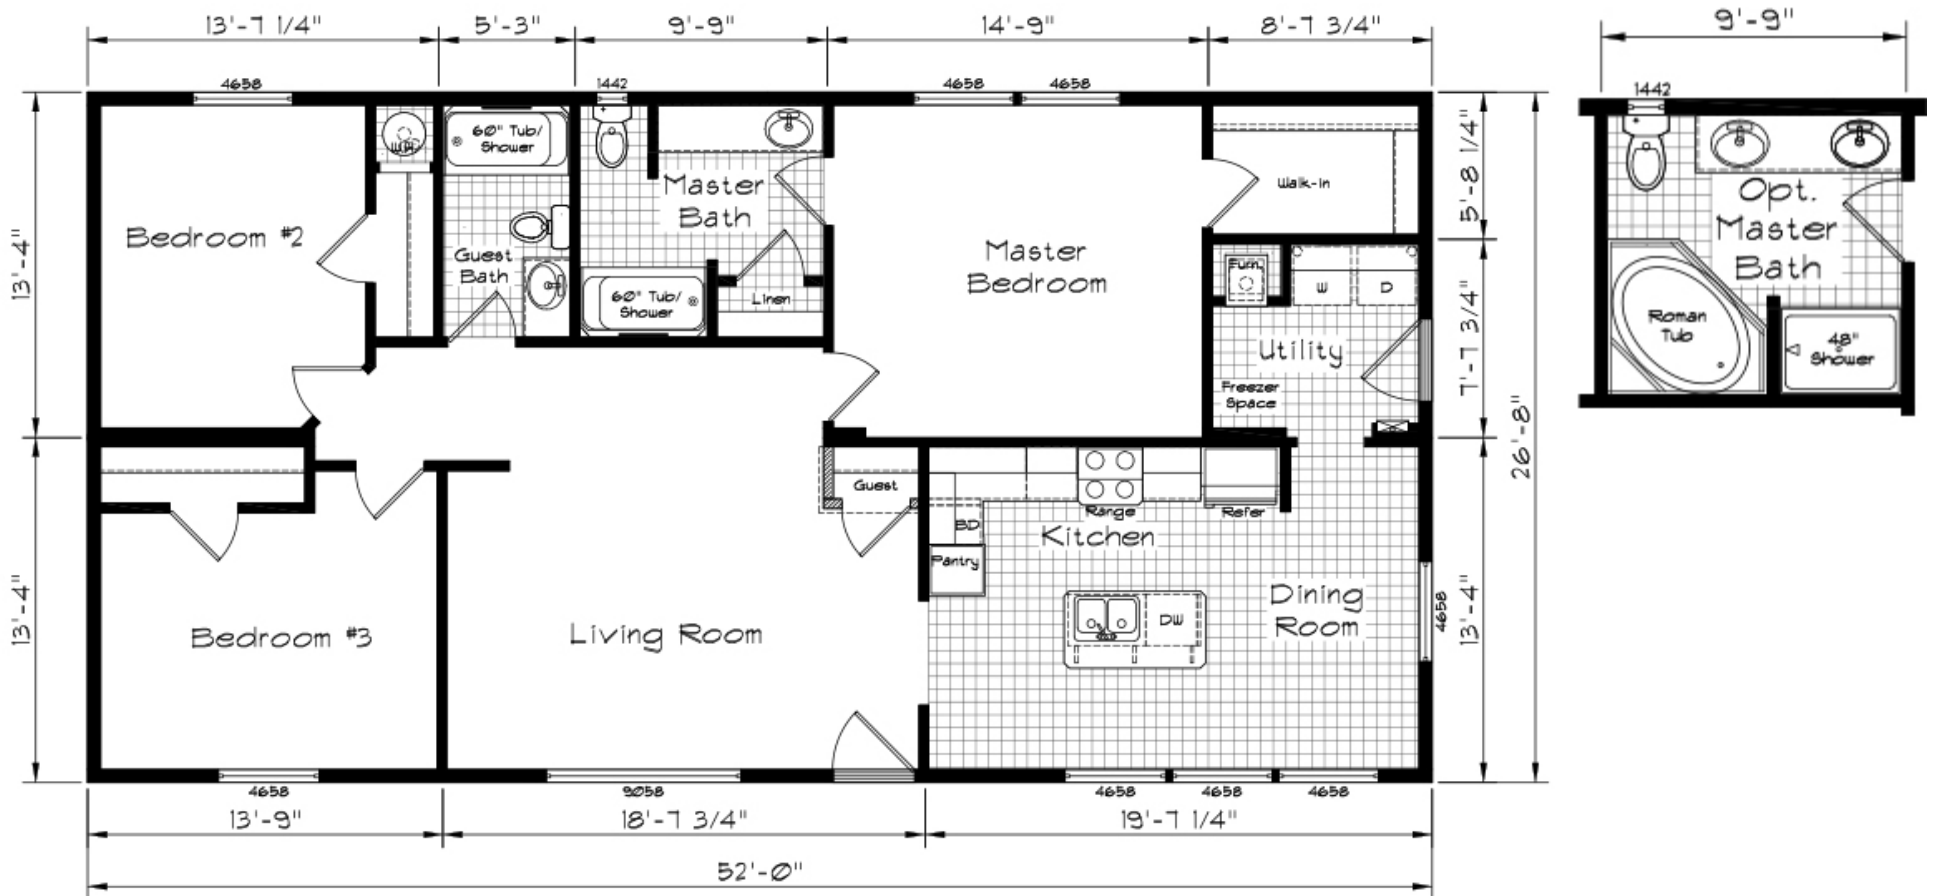

COACH CORRAL

THE HOME PEOPLE SINCE 1972

Cedar Canyon

3 Bedroom · 2 Bath · 1387 Square Feet

MODEL 2005

Coach Corral, Inc.

3906 Cedardale Road - Mount Vernon, WA 98274

360.424.8448 - office@coachcorral.com