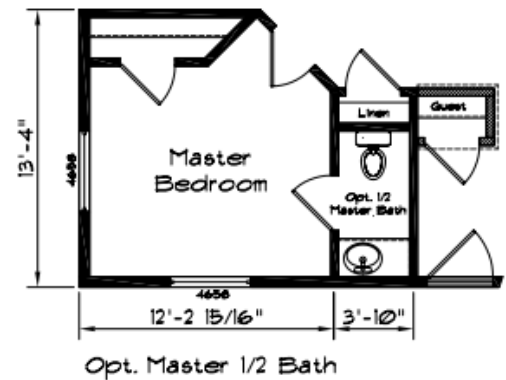

COACH CORRAL

THE HOME PEOPLE SINCE 1972

Cedar Canyon

2 Bedroom · 1 Bath · 1014 Square Feet

MODEL 2001

Coach Corral, Inc.

3906 Cedardale Road - Mount Vernon, WA 98274

360.424.8448 - office@coachcorral.com