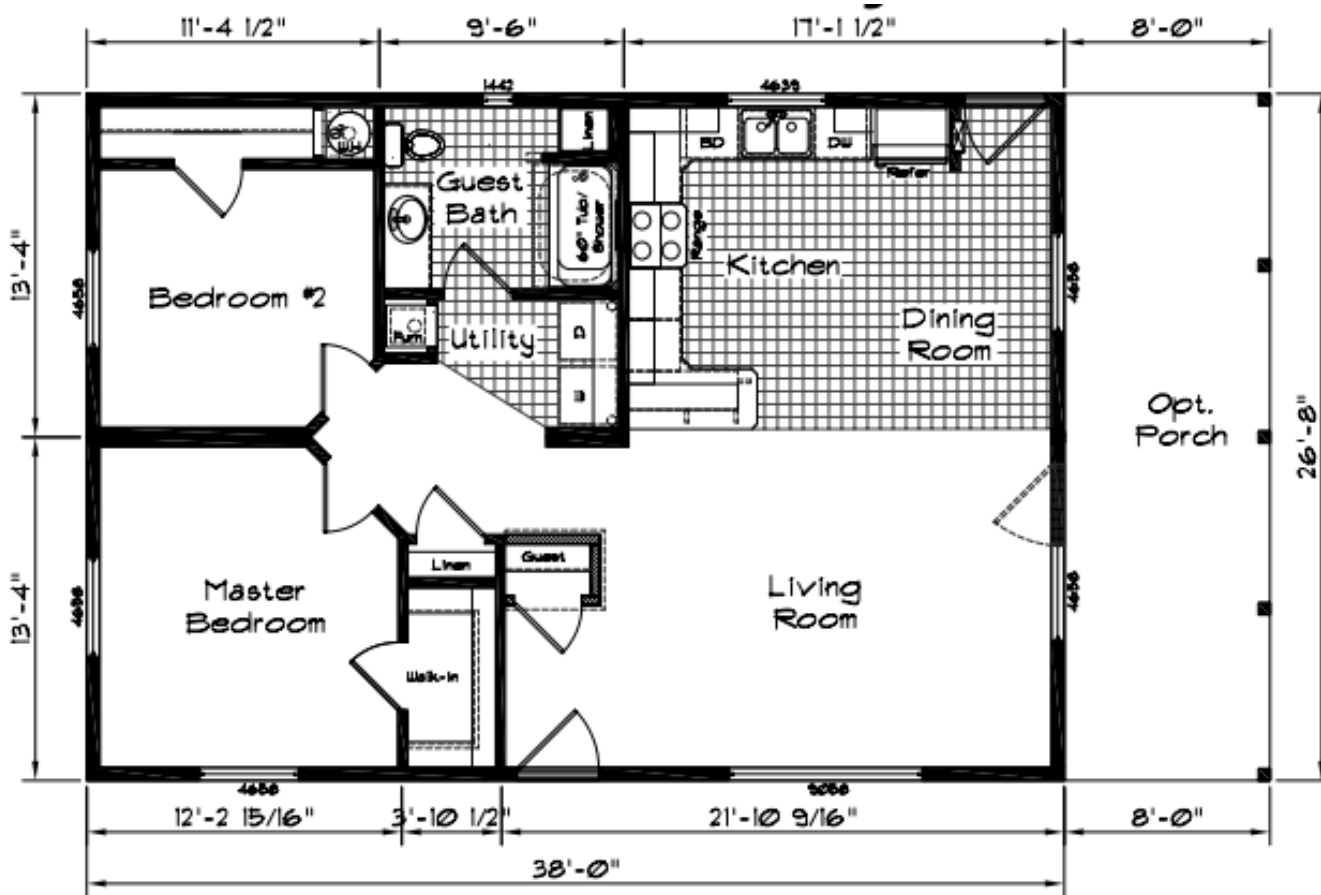

COACH CORRAL

THE HOME PEOPLE SINCE 1972

Cedar Canyon

2 Bedroom · 1 Bath · 1014 Square Feet

MODEL 2001

Coach Corral, Inc.

3906 Cedardale Road - Mount Vernon, WA 98274

360.424.8448 - office@coachcorral.com