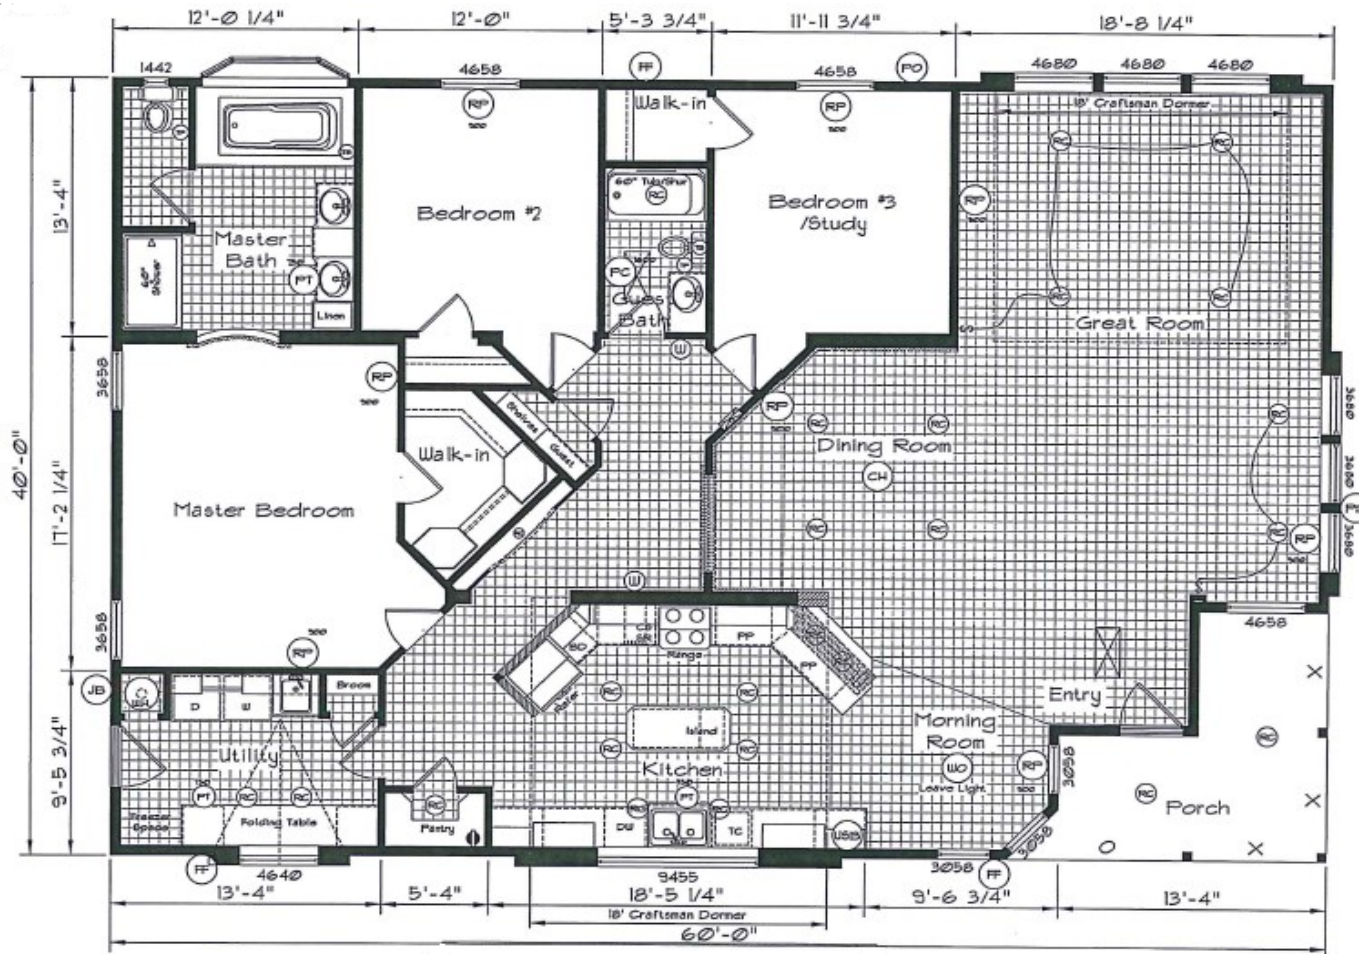

Coach Corral, Inc.

3906 Cedardale Road - Mount Vernon, WA 98274

360.424.8448 - office@coachcorral.com

www.coachcorral.com