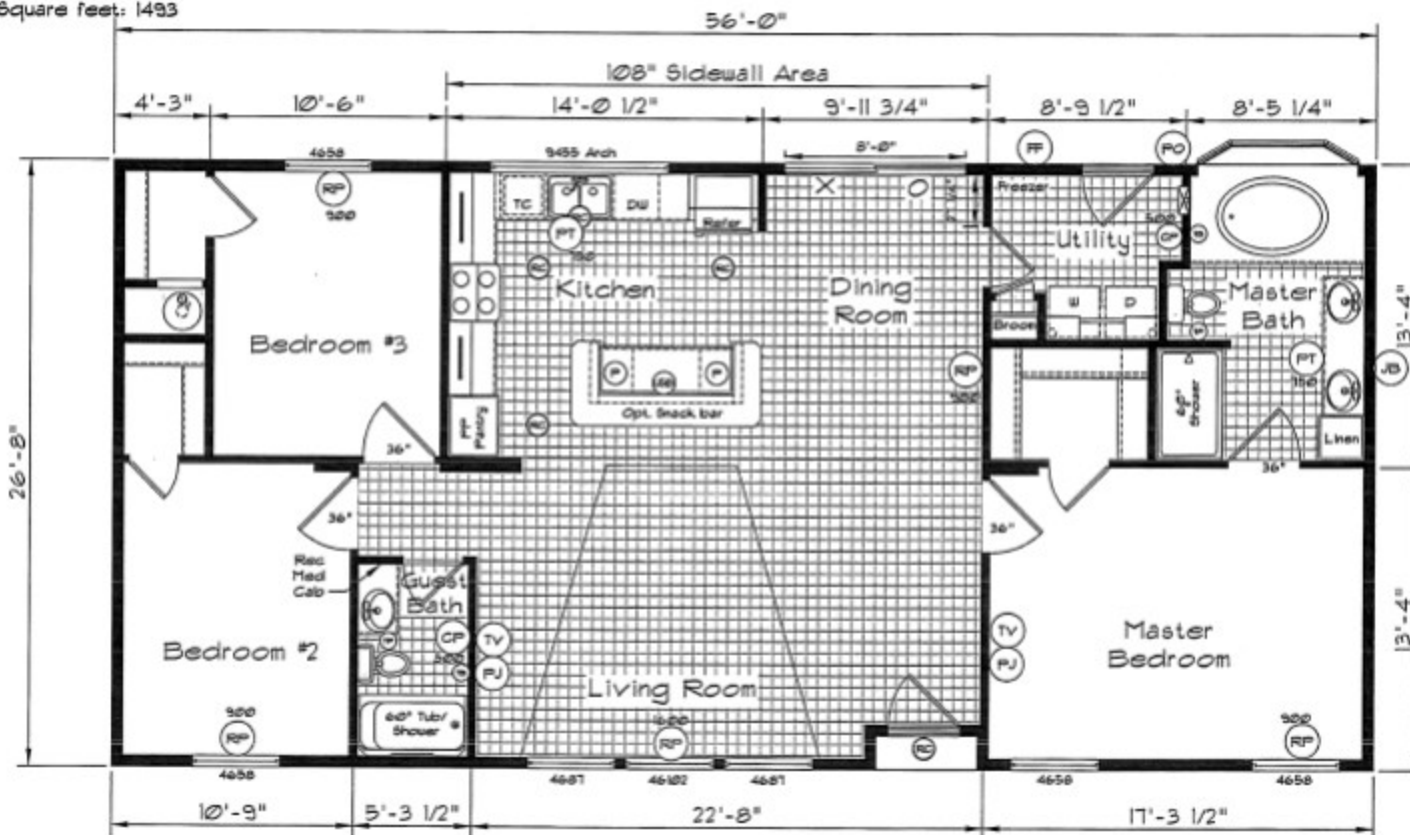

# Pioneer

3 Bedroom · 2 Bath · 1,494 Square Feet

# COACH CORRAL MODEL K2504

THE HOME PEOPLE SINCE 1972

Model: 2504

Square feet: 1493

Coach Corral, Inc.

3906 Cedardale Road - Mount Vernon, WA 98274

360.424.8448 - office@coachcorral.com

www.coachcorral.com