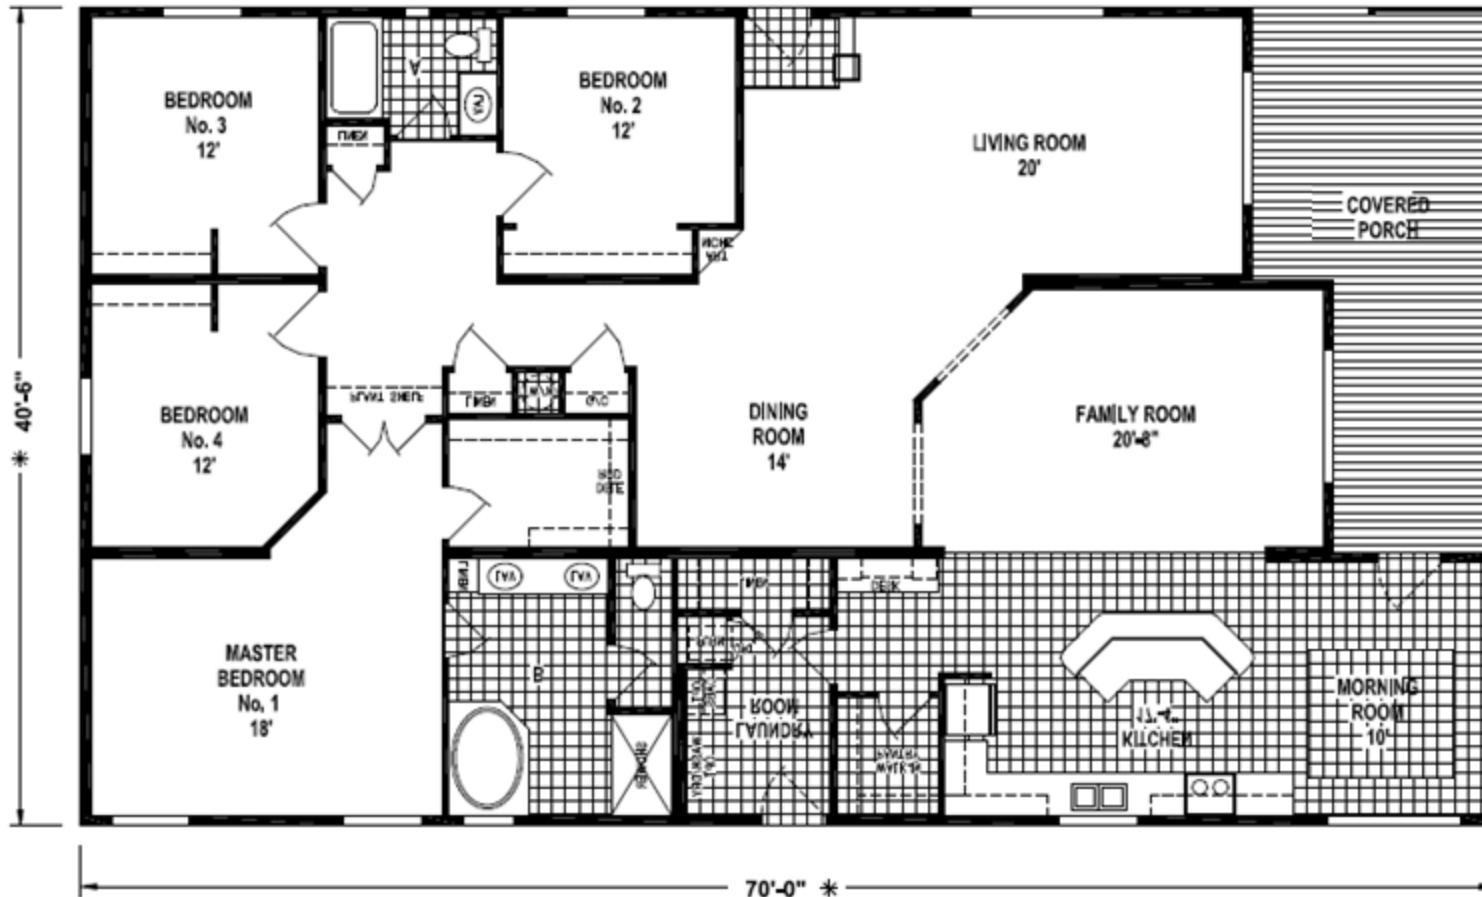

The Home People Since 1972

Oceania

4 Bedroom · 2 Bath · 2565 Square Feet

MODEL S1271CT M

Coach Corral, Inc.
 3906 Cedardale Road - Mount Vernon, WA 98274
 360.424.8448 - office@coachcorral.com
 www.coachcorral.com