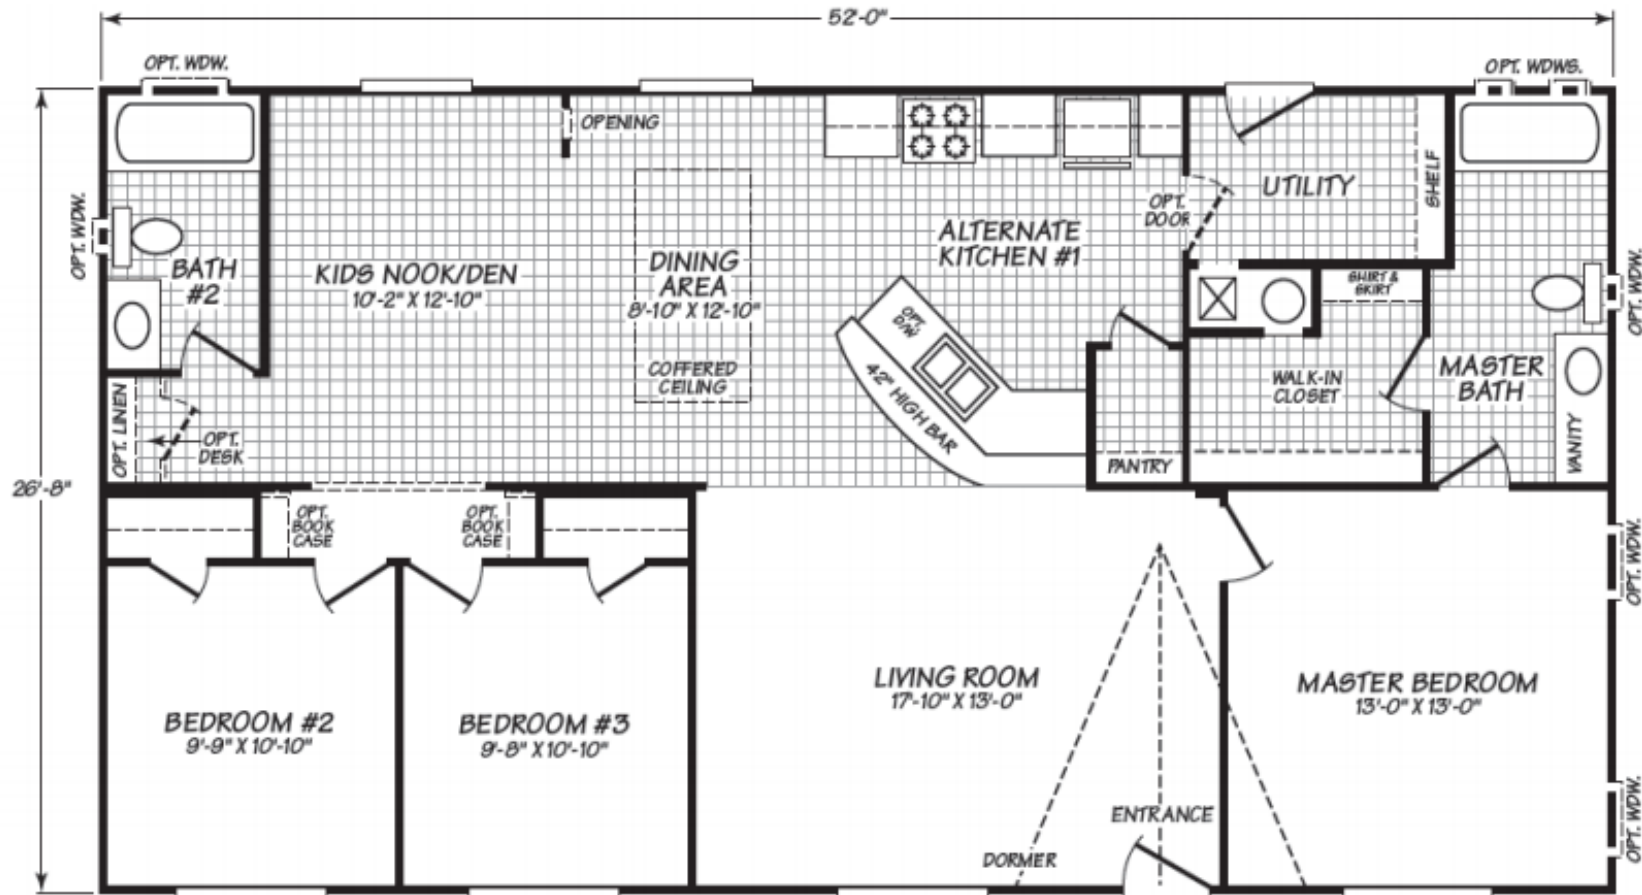

Cypress

3 Bedroom · 2 Bath · 1386 Square Feet

COACH CORRAL MODEL F28523W

THE HOME PEOPLE SINCE 1972

Coach Corral, Inc.

3906 Cedardale Road - Mount Vernon, WA 98274

360.424.8448 - office@coachcorral.com

www.coachcorral.com